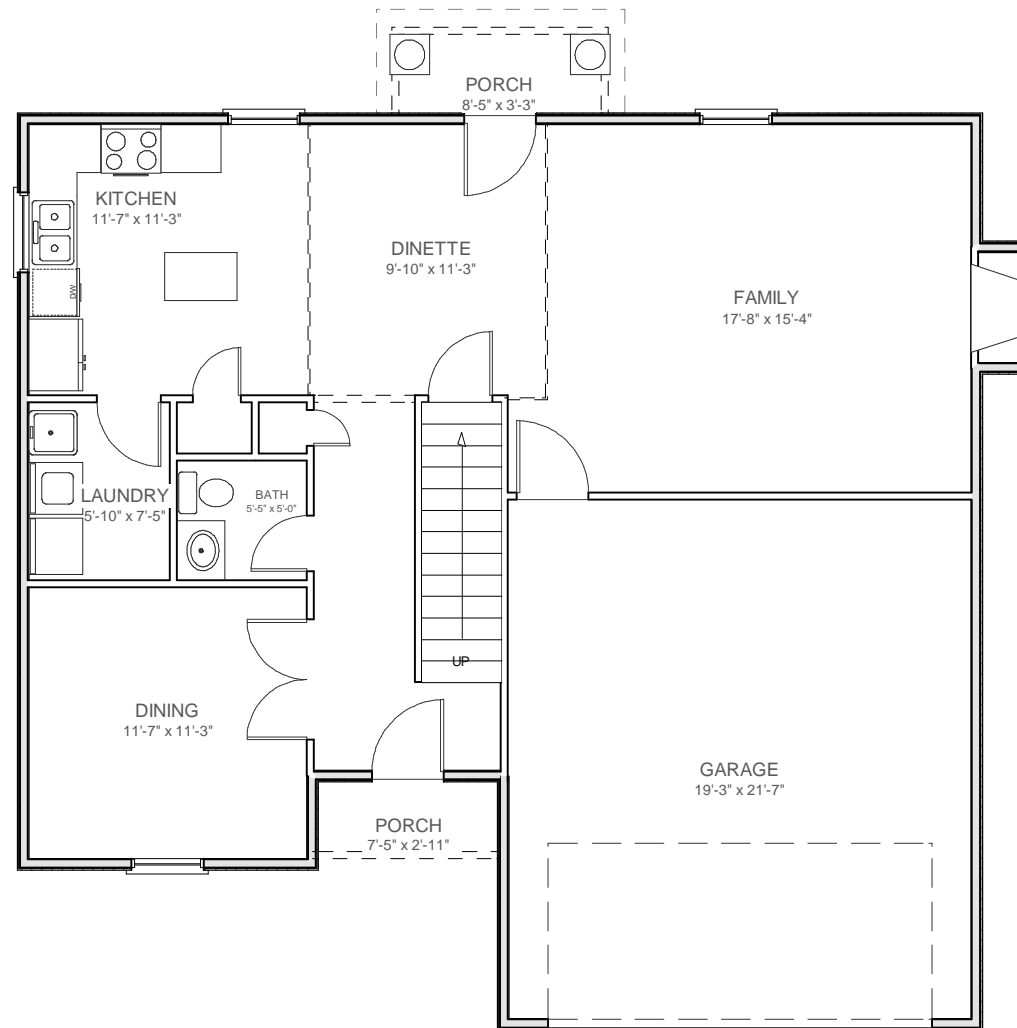

Silvestri Homes

7040 Africa rd.

Galena, Ohio 43021

Silvestri@silvestrihomes.com

614-890-3616

The information in this drawing is for illustration purpose only.
Final room sizes may change. Designs are subject to
changes without notice.