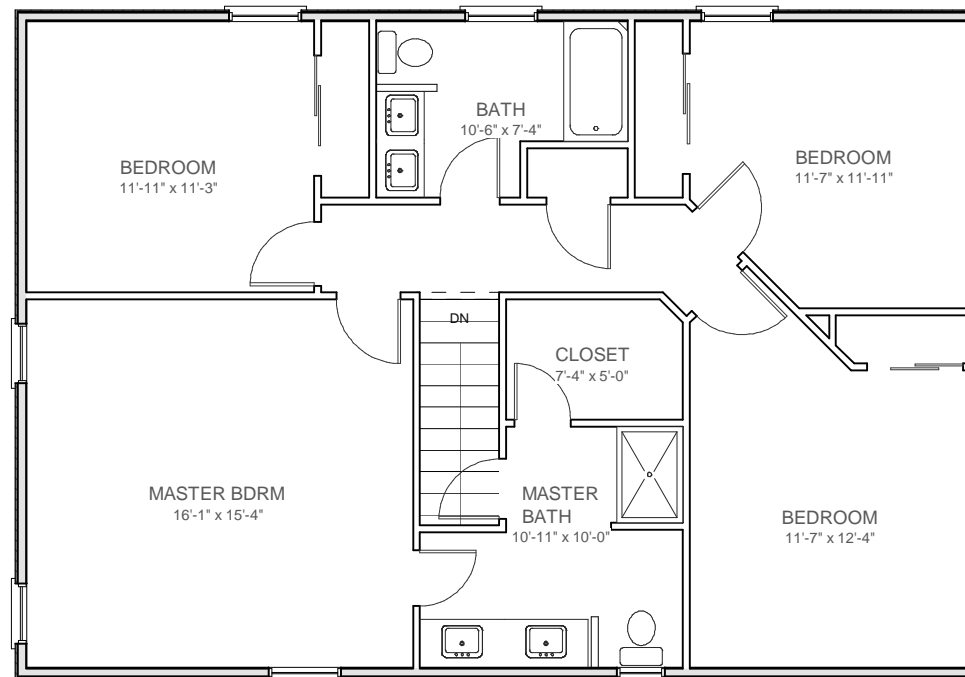

Silvestri Homes

7040 Africa rd.

Galena, Ohio 43021

Silvestri@silvestrihomes.com

614-890-3616

The information in this drawing is for illustration purpose only.
Final room sizes may change. Designs are subject to
changes without notice.