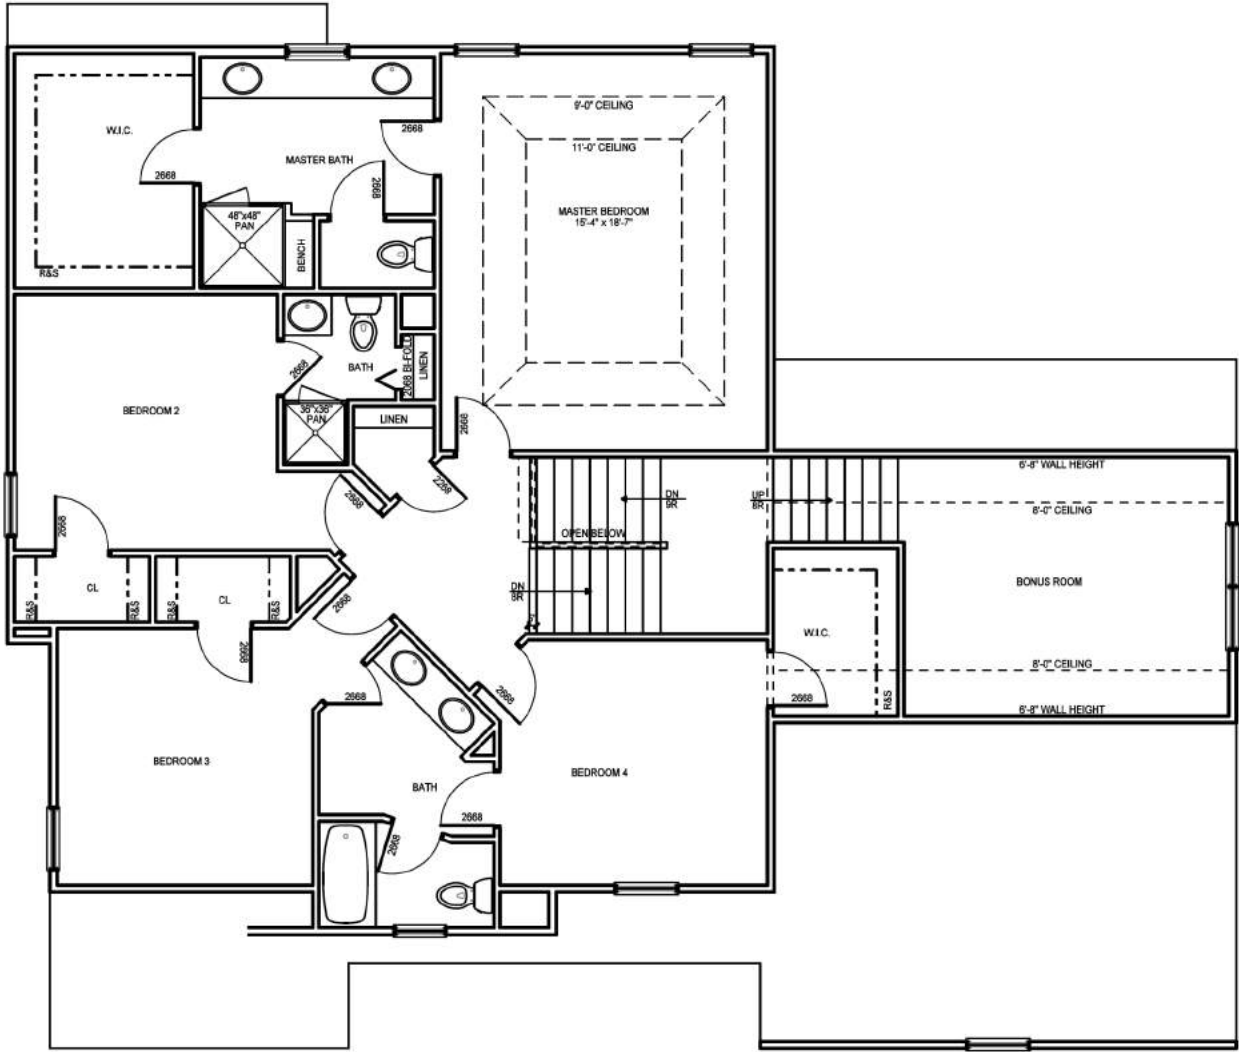

The Angelo SL

Two Story
3,104 Sq. Ft.

Silvestri Homes

Building a better community 7040 Africa Road, Galena, Ohio 43021 | (614) 890-3616 | www.SilvestriHomes.com

Carlo Silvestri 614-206-0998 | Joe Silvestri 614-206-0997 | Silvestri@SilvestriHomes.com

Two Story

3,104 Sq. Ft.

The Angelo SL

Main Level
1,497 sq. ft

Silvestri Homes

Building a better community 7040 Africa Road, Galena, Ohio 43021 | (614) 890-3616 | www.SilvestriHomes.com

Although all illustrations and specifications are believed to be correct at the time of publication, the right is reserved to make changes, without notice or obligation. Windows, doors, ceilings, and room sizes may vary depending on the options and elevations selected. Optional items are available.

Two Story

3,104 Sq. Ft.

The Angelo SL

Upper Level
1,497 sq. ft

Silvestri Homes

Building a better community | 7040 Africa Road, Galena, Ohio 43021 | (614) 890-3616 | www.SilvestriHomes.com

Although all illustrations and specifications are believed to be correct at the time of publication, the right is reserved to make changes, without notice or obligation. Windows, doors, ceilings, and room sizes may vary depending on the options and elevations selected. Optional items are available.

EQUAL HOUSING OPPORTUNITY

Two Story

3,104 Sq. Ft.

The Angelo SL

Silvestri Homes

Building a better community 7040 Africa Road, Galena, Ohio 43021 | (614) 890-3616 | www.SilvestriHomes.com

Although all illustrations and specifications are believed to be correct at the time of publication, the right is reserved to make changes, without notice or obligation. Windows, doors, ceilings, and room sizes may vary depending on the options and elevations selected. Optional items are available.