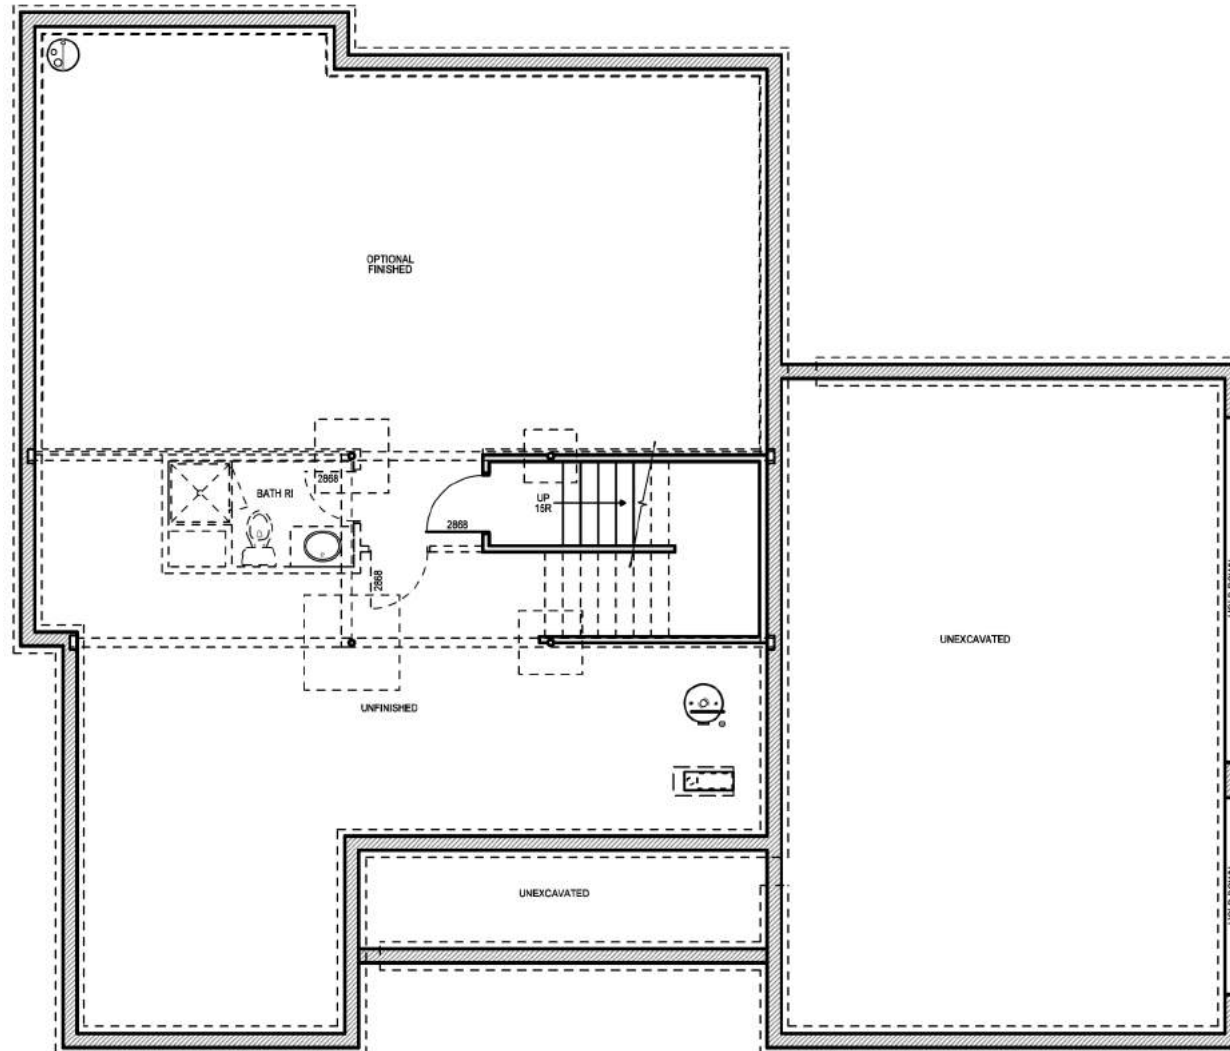

Two Story

3,104 Sq. Ft.

The Angelo SL

Main Level
1,497 sq. ft

Silvestri Homes

Building a better community 7040 Africa Road, Galena, Ohio 43021 | (614) 890-3616 | www.SilvestriHomes.com

Although all illustrations and specifications are believed to be correct at the time of publication, the right is reserved to make changes, without notice or obligation. Windows, doors, ceilings, and room sizes may vary depending on the options and elevations selected. Optional items are available.

Two Story

3,104 Sq. Ft.

The Angelo SL

Upper Level
1,497 sq. ft

Silvestri Homes

Building a better community | 7040 Africa Road, Galena, Ohio 43021 | (614) 890-3616 | www.SilvestriHomes.com

Although all illustrations and specifications are believed to be correct at the time of publication, the right is reserved to make changes, without notice or obligation. Windows, doors, ceilings, and room sizes may vary depending on the options and elevations selected. Optional items are available.

EQUAL HOUSING OPPORTUNITY

Two Story

3,104 Sq. Ft.

The Angelo SL

Silvestri Homes

Building a better community 7040 Africa Road, Galena, Ohio 43021 | (614) 890-3616 | www.SilvestriHomes.com

Although all illustrations and specifications are believed to be correct at the time of publication, the right is reserved to make changes, without notice or obligation. Windows, doors, ceilings, and room sizes may vary depending on the options and elevations selected. Optional items are available.