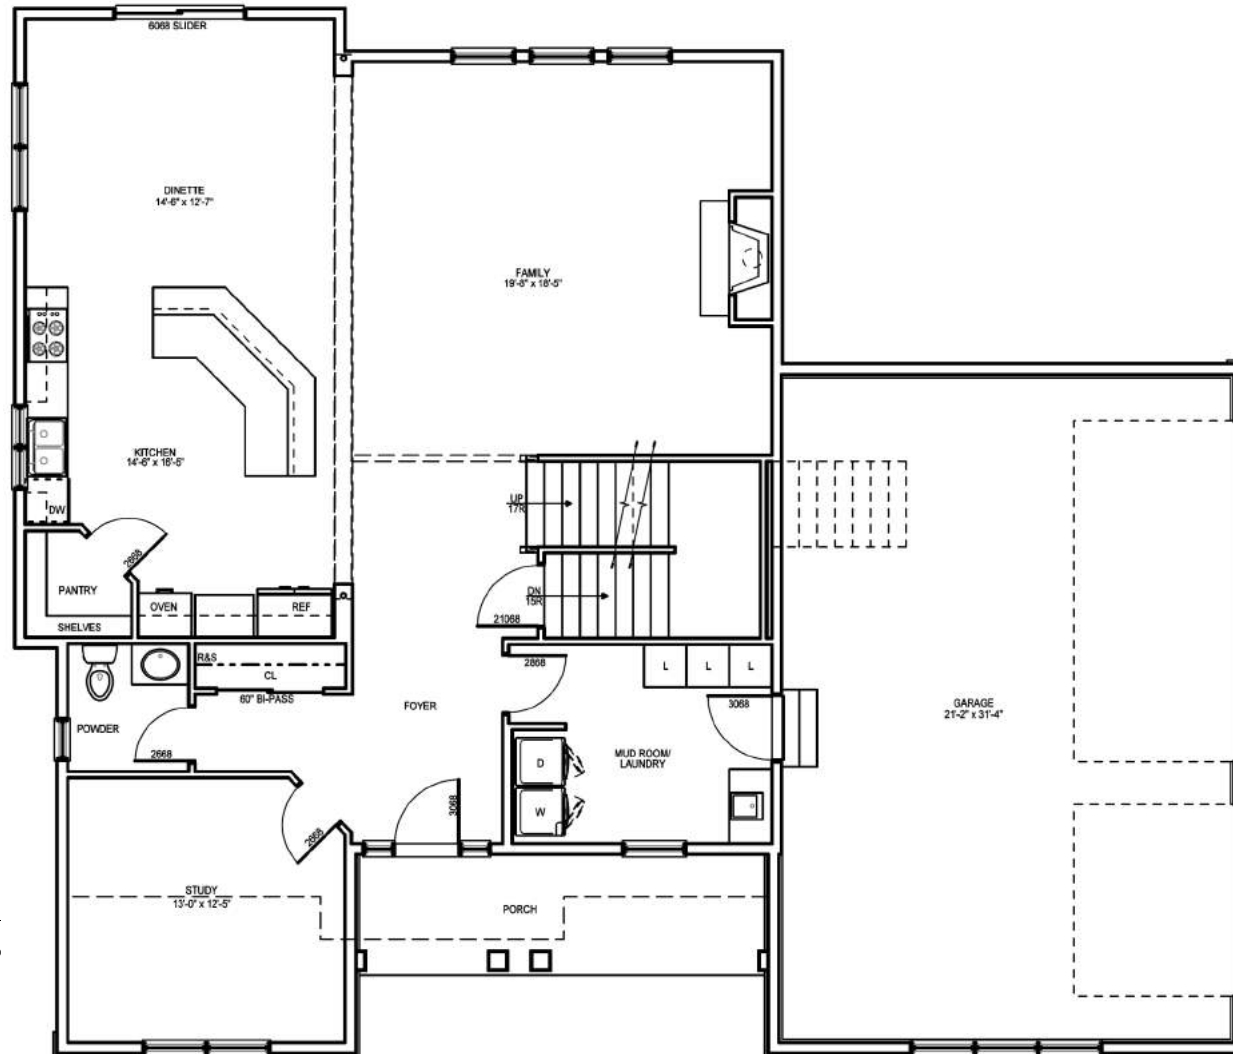

The Angelo SL

Two Story
3,104 Sq. Ft.

Silvestri Homes

Building a better community 7040 Africa Road, Galena, Ohio 43021 | (614) 890-3616 | www.SilvestriHomes.com

Carlo Silvestri 614-206-0998 | Joe Silvestri 614-206-0997 | Silvestri@SilvestriHomes.com

Two Story

3,104 Sq. Ft.

The Angelo SL

Main Level
1,497 sq. ft

Silvestri Homes

Building a better community 7040 Africa Road, Galena, Ohio 43021 | (614) 890-3616 | www.SilvestriHomes.com

Although all illustrations and specifications are believed to be correct at the time of publication, the right is reserved to make changes, without notice or obligation. Windows, doors, ceilings, and room sizes may vary depending on the options and elevations selected. Optional items are available.

Two Story

3,104 Sq. Ft.

The Angelo SL

Upper Level
1,497 sq. ft

Silvestri Homes

Building a better community | 7040 Africa Road, Galena, Ohio 43021 | (614) 890-3616 | www.SilvestriHomes.com

Although all illustrations and specifications are believed to be correct at the time of publication, the right is reserved to make changes, without notice or obligation. Windows, doors, ceilings, and room sizes may vary depending on the options and elevations selected. Optional items are available.