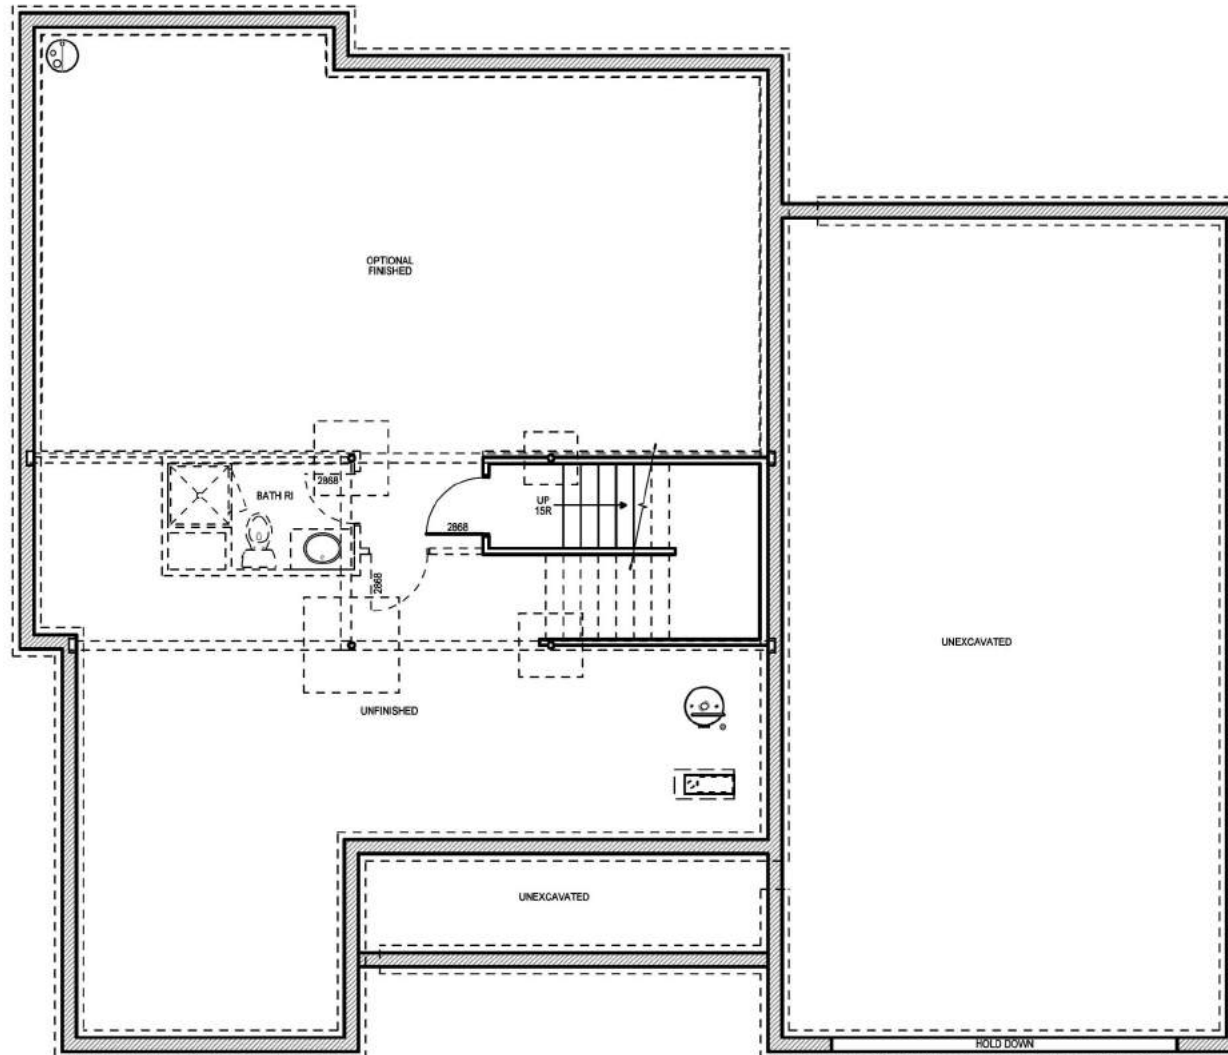

Two Story

3,104 Sq. Ft.

The Angelo

Silvestri Homes

Building a better community 7040 Africa Road, Galena, Ohio 43021 | (614) 890-3616 | www.SilvestriHomes.com

Although all illustrations and specifications are believed to be correct at the time of publication, the right is reserved to make changes, without notice or obligation. Windows, doors, ceilings, and room sizes may vary depending on the options and elevations selected. Optional items are available.