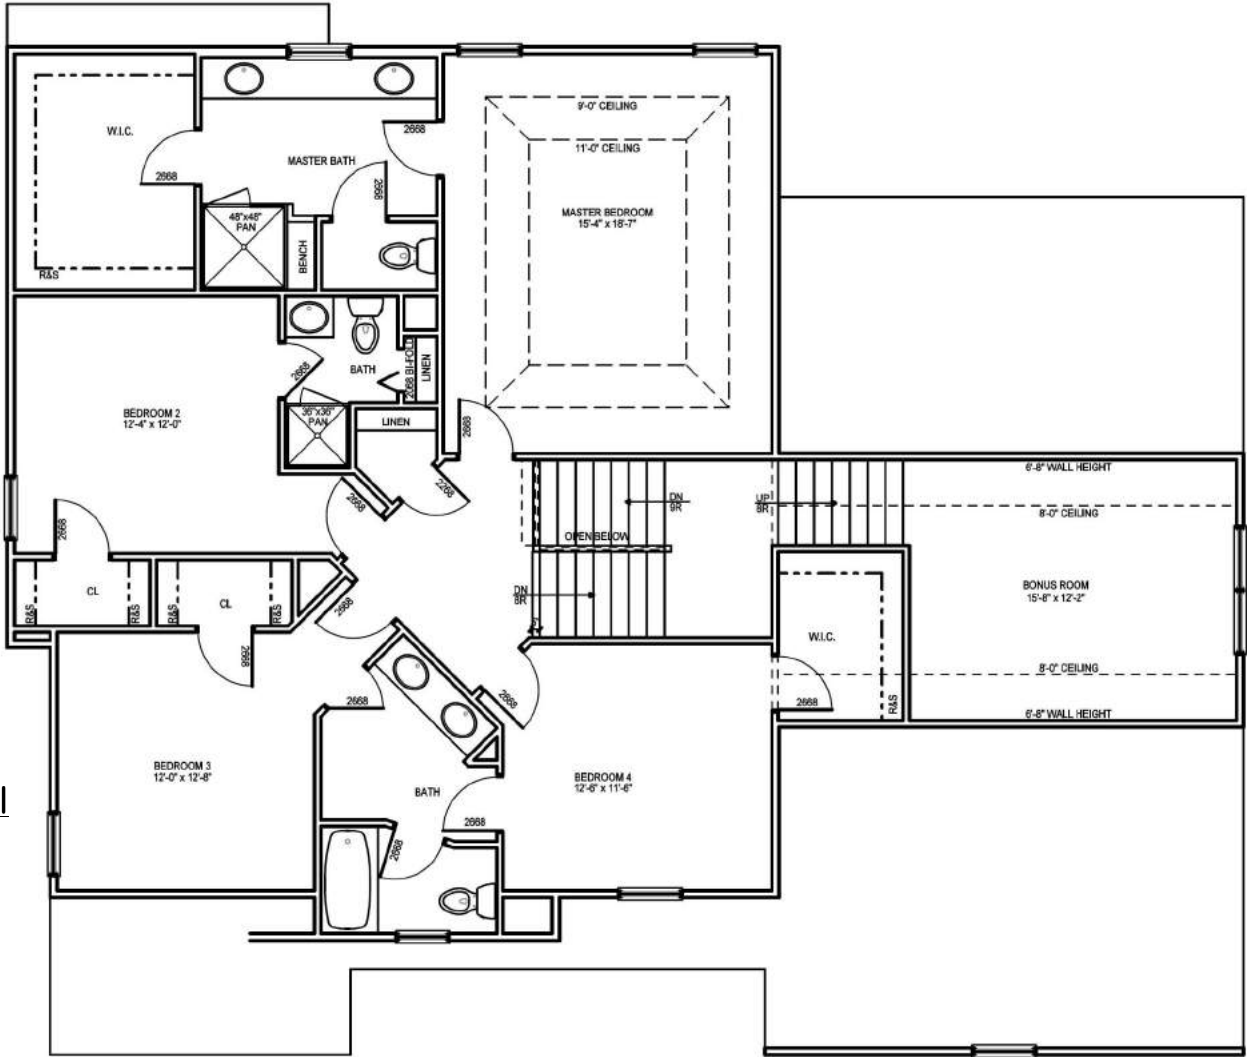

Two Story

3,104 Sq. Ft.

The Angelo

Main Level
1,497 sq. ft

Silvestri Homes

Building a better community 7040 Africa Road, Galena, Ohio 43021 | (614) 890-3616 | www.SilvestriHomes.com

Although all illustrations and specifications are believed to be correct at the time of publication, the right is reserved to make changes, without notice or obligation. Windows, doors, ceilings, and room sizes may vary depending on the options and elevations selected. Optional items are available.

EQUAL HOUSING
OPPORTUNITY

Two Story

3,104 Sq. Ft.

The Angelo

Upper Level
1,497 sq. ft

Silvestri Homes

Building a better community 7040 Africa Road, Galena, Ohio 43021 | (614) 890-3616 | www.SilvestriHomes.com