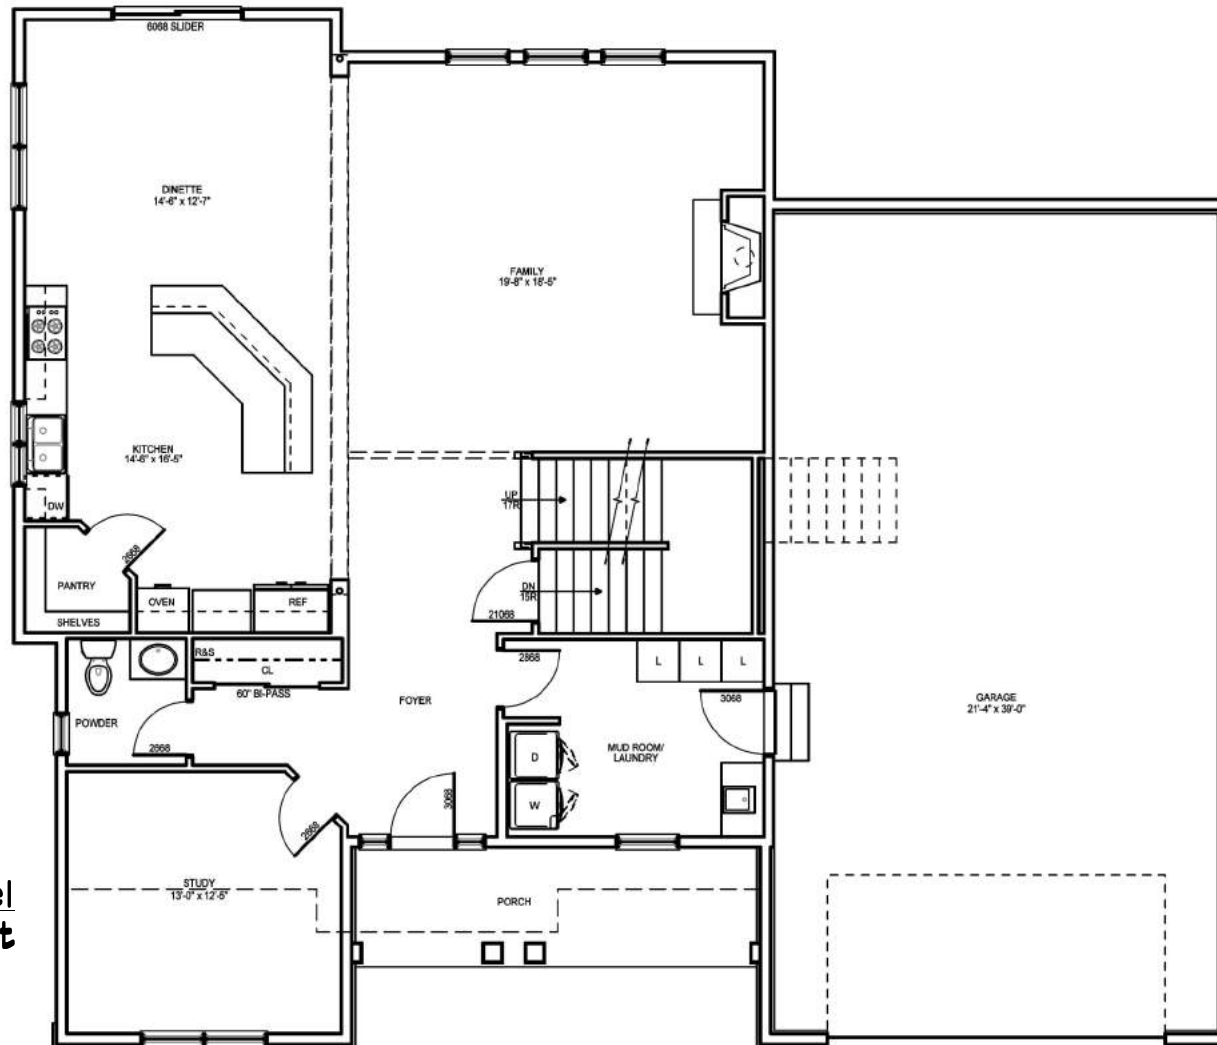

The Angelo

Two Story
3,104 Sq. Ft.

Silvestri Homes

Building a better community 7040 Africa Road, Galena, Ohio 43021 | (614) 890-3616 | www.SilvestriHomes.com

Carlo Silvestri 614-206-0998 | Joe Silvestri 614-206-0997 | Silvestri@SilvestriHomes.com

Two Story

3,104 Sq. Ft.

The Angelo

Main Level
1,497 sq. ft

Silvestri Homes

Building a better community 7040 Africa Road, Galena, Ohio 43021 | (614) 890-3616 | www.SilvestriHomes.com

Although all illustrations and specifications are believed to be correct at the time of publication, the right is reserved to make changes, without notice or obligation. Windows, doors, ceilings, and room sizes may vary depending on the options and elevations selected. Optional items are available.

EQUAL HOUSING
OPPORTUNITY

Two Story

3,104 Sq. Ft.

The Angelo

Upper Level
1,497 sq. ft

Silvestri Homes

Building a better community 7040 Africa Road, Galena, Ohio 43021 | (614) 890-3616 | www.SilvestriHomes.com