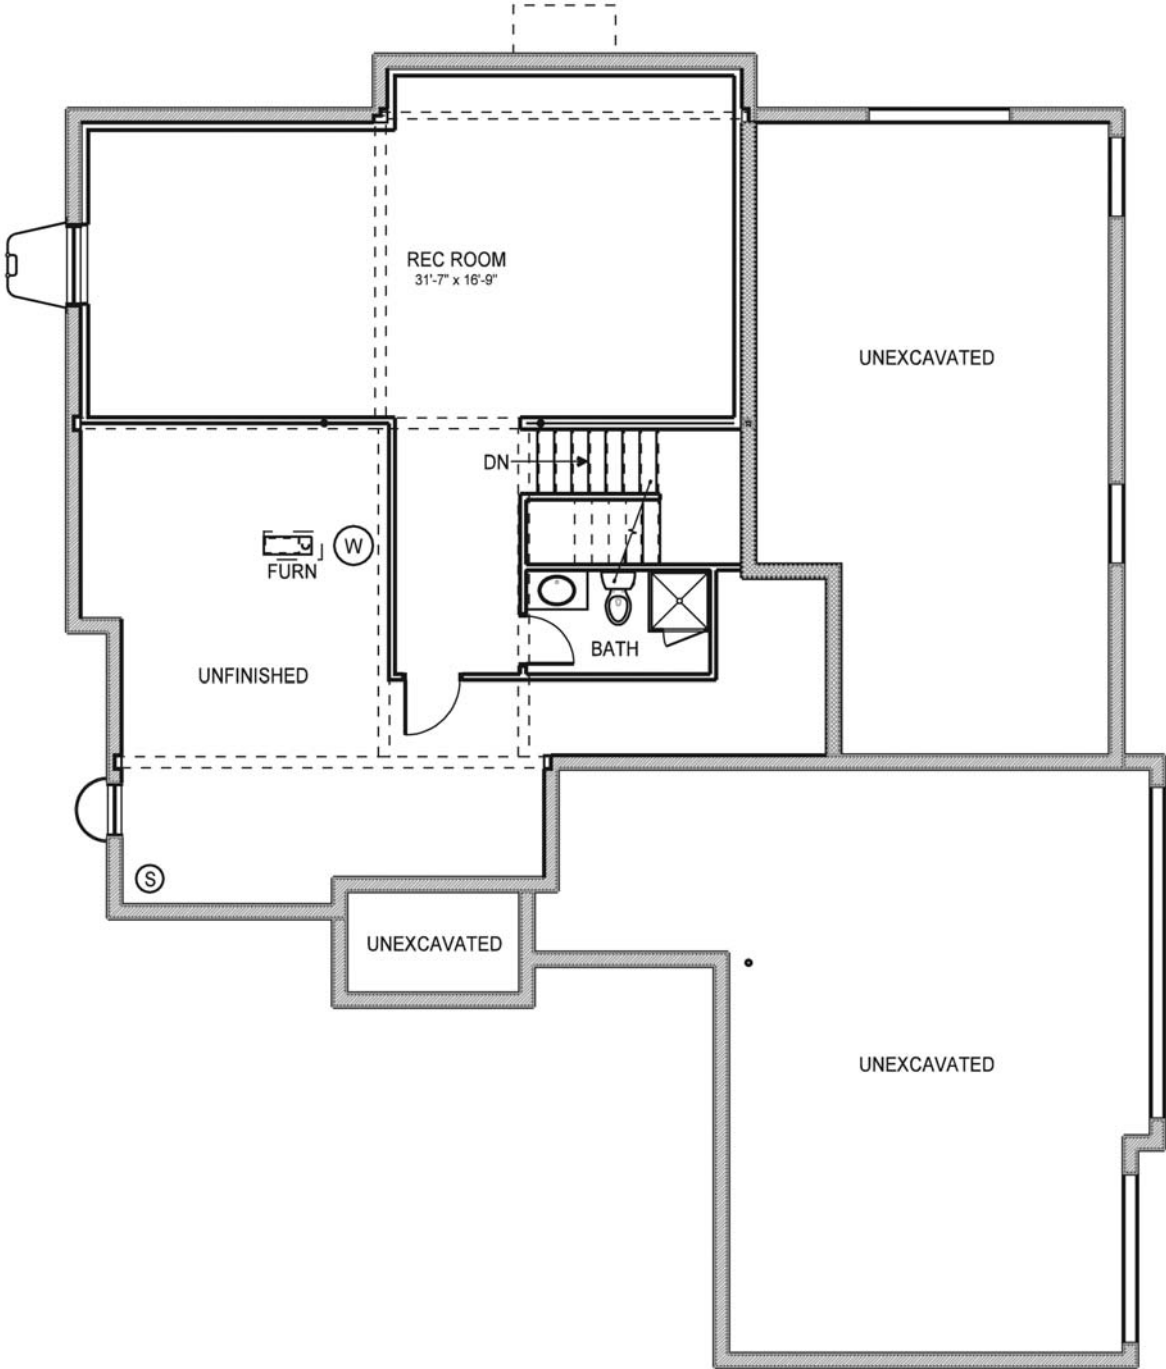

The ANTONIO

5 LEVEL SPLIT
3,580 Sq. Ft.

Floorplans and elevations are for illustrative purposes only. do not form a legally binding contract, and are subject to change.

Silvestri Homes

Building a better community 7040 Africa Rd., Galena, OH 43021 • 614-890-3616 • www.silvestrihomes.com

Carlo Silvestri 614-206-0998 • Joe Silvestri 614-206-0997 • Silvestri@SilvestriHomes.com

5 LEVEL SPLIT

3,580 Sq. Ft.

The ANTONIO

SECOND FLOOR
1,725 S.F.

Silvestri Homes

Building a better community 7040 Africa Rd., Galena, OH 43021 • 614-890-3616

Although all illustrations and specifications are believed to be correct at the time of publication, the right is reserved to make changes, without notice or obligation. Windows, doors, ceilings, and room sizes may vary depending on the options and elevations selected. Optional items are available.

5 LEVEL SPLIT
3,580 Sq. Ft.

The ANTONIO

BASEMENT

Silvestri Homes

Building a better community 7040 Africa Rd., Galena, OH 43021 • 614-890-3616

Although all illustrations and specifications are believed to be correct at the time of publication, the right is reserved to make changes, without notice or obligation. Windows, doors, ceilings, and room sizes may vary depending on the options and elevations selected. Optional items are available.