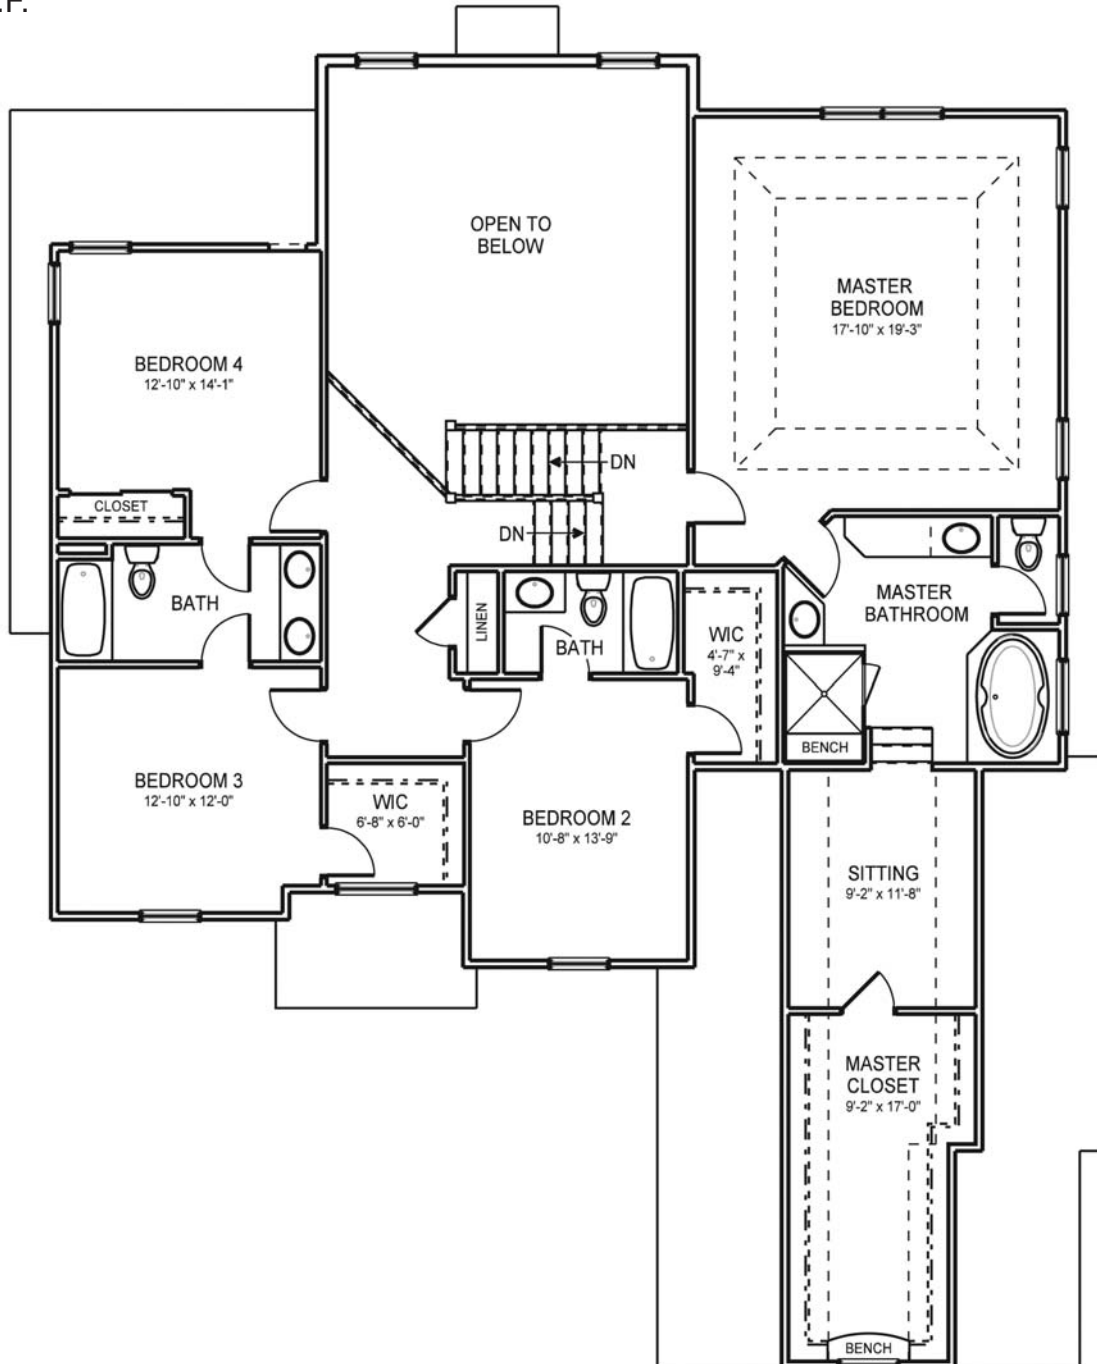

The ANTONIO

5 LEVEL SPLIT
3,580 Sq. Ft.

Floorplans and elevations are for illustrative purposes only. do not form a legally binding contract, and are subject to change.

Silvestri Homes

Building a better community 7040 Africa Rd., Galena, OH 43021 • 614-890-3616 • www.silvestrihomes.com

Carlo Silvestri 614-206-0998 • Joe Silvestri 614-206-0997 • Silvestri@SilvestriHomes.com

5 LEVEL SPLIT

3,580 Sq. Ft.

The ANTONIO

SECOND FLOOR
1,725 S.F.

Silvestri Homes

Building a better community 7040 Africa Rd., Galena, OH 43021 • 614-890-3616

Although all illustrations and specifications are believed to be correct at the time of publication, the right is reserved to make changes, without notice or obligation. Windows, doors, ceilings, and room sizes may vary depending on the options and elevations selected. Optional items are available.