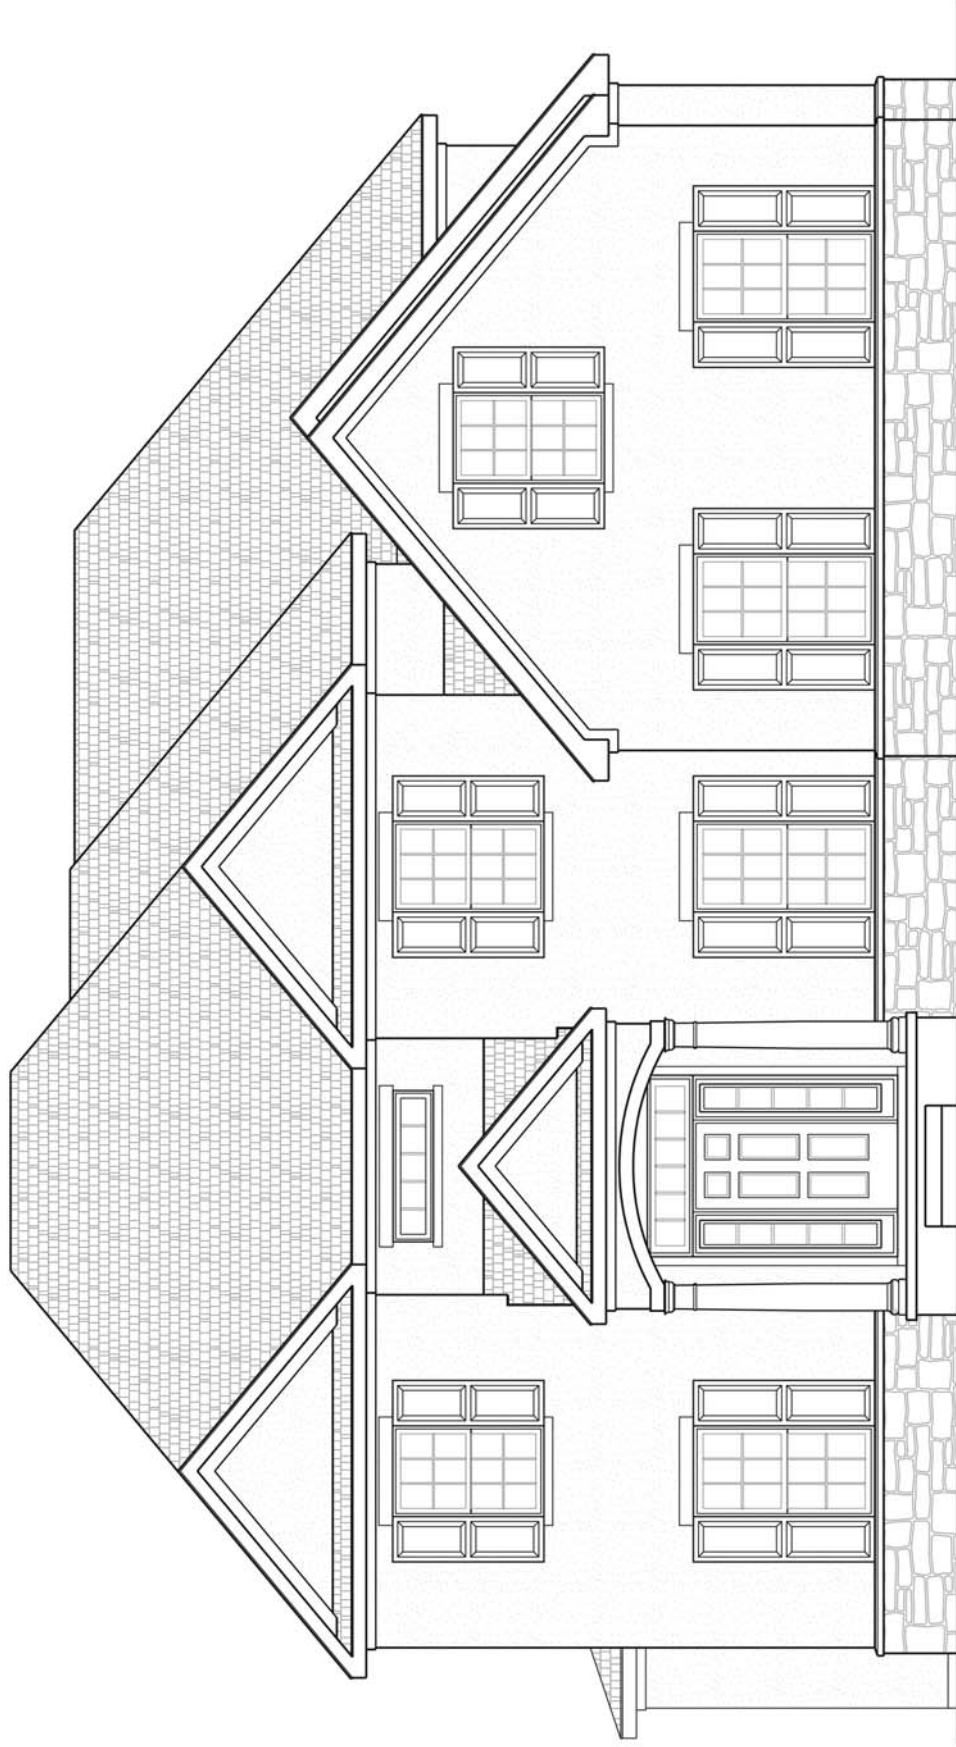

The ANTONIO

5 LEVEL SPLIT
3,580 Sq. Ft.

Floorplans and elevations are for illustrative purposes only. do not form a legally binding contract, and are subject to change.

Silvestri Homes

Building a better community 7040 Africa Rd., Galena, OH 43021 • 614-890-3616 • www.silvestrihomes.com

Carlo Silvestri 614-206-0998 • Joe Silvestri 614-206-0997 • Silvestri@SilvestriHomes.com

5 LEVEL SPLIT

3,580 Sq. Ft.

The ANTONIO

SECOND FLOOR
1,725 S.F.

Silvestri Homes

Building a better community 7040 Africa Rd., Galena, OH 43021 • 614-890-3616