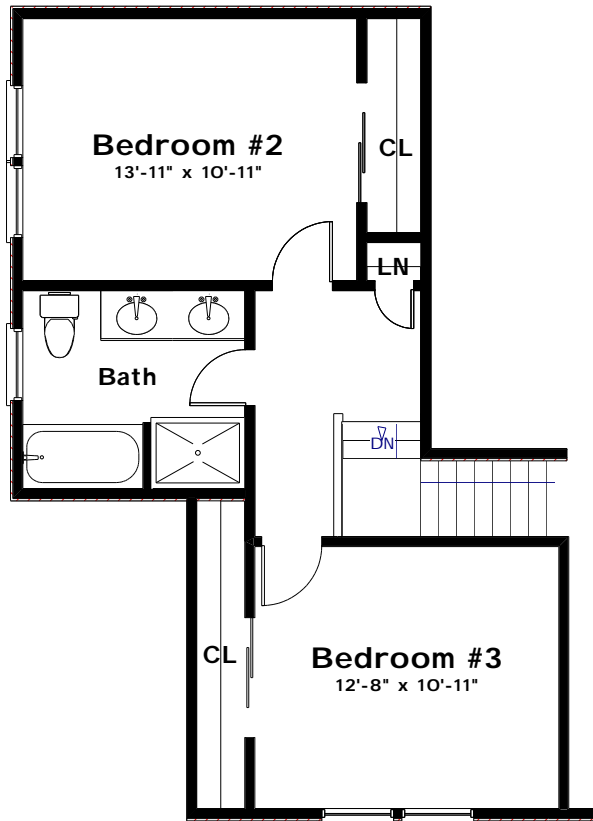

Carlo Silvestri 614-206-0998 | Joe Silvestri 614-206-0997 | Silvestri@SilvestriHomes.com

1st FLOOR MASTER

3,268 Sq. Ft.

The BERNADETTE

Floorplans and Elevations are for illustrative purposes only, do not form a legally binding contract, and are subject to change.

Silvestri Homes

Building a better community | 7040 Africa Road, Galena, Ohio 43021 | (614) 890-3616 | www.SilvestriHomes.com

Although all illustrations and specifications are believed to be correct at the time of publication, the right is reserved to make changes, without notice or obligation. Windows, doors, ceilings, and room sizes may vary depending on the options and elevations selected. Optional items are available.

1st FLOOR MASTER

3,268 Sq. Ft.

The **BERNADETTE**

Floorplans and Elevations are for illustrative purposes only, do not form a legally binding contract, and are subject to change.

upper level: 534 sq ft

lower level: 660 sq ft