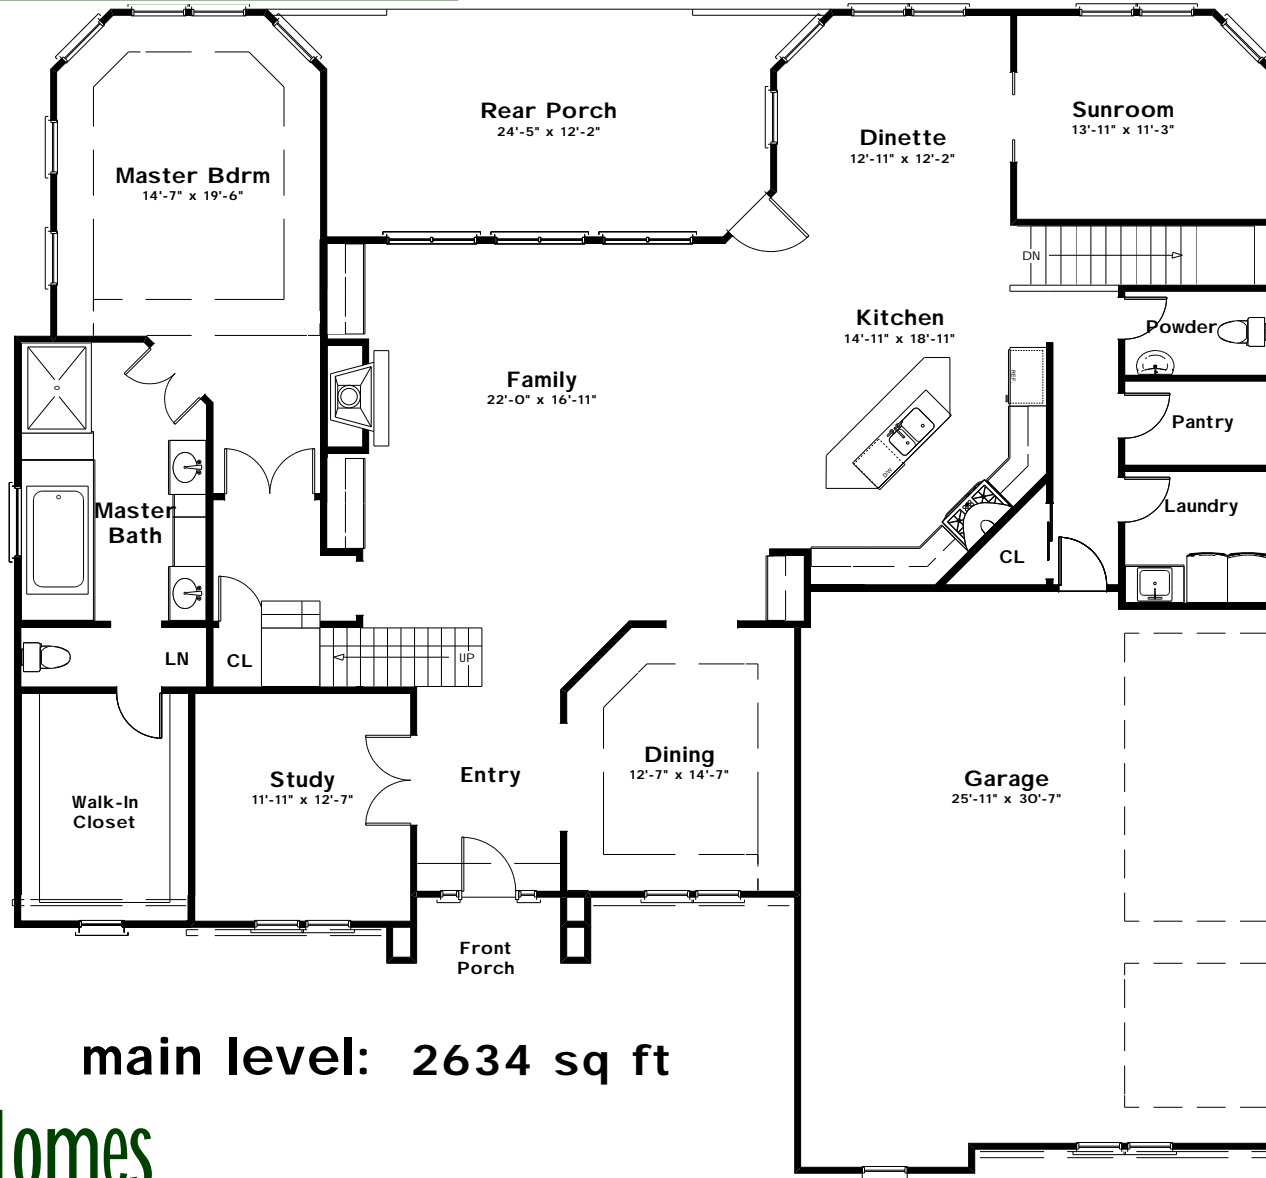

1st FLOOR MASTER

3,268 Sq. Ft.

The **BERNADETTE**

Floorplans and Elevations are for illustrative purposes only, do not form a legally binding contract, and are subject to change.

Silvestri Homes

Building a better community 7040 Africa Road, Galena, Ohio 43021 | (614) 890-3616 | www.SilvestriHomes.com

Carlo Silvestri 614-206-0998 | Joe Silvestri 614-206-0997 | Silvestri@SilvestriHomes.com

1st FLOOR MASTER

3,268 Sq. Ft.

The BERNADETTE

Floorplans and Elevations are for illustrative purposes only, do not form a legally binding contract, and are subject to change.

1st FLOOR MASTER

3,268 Sq. Ft.

The **BERNADETTE**

Floorplans and Elevations are for illustrative purposes only, do not form a legally binding contract, and are subject to change.

upper level: 534 sq ft

lower level: 660 sq ft