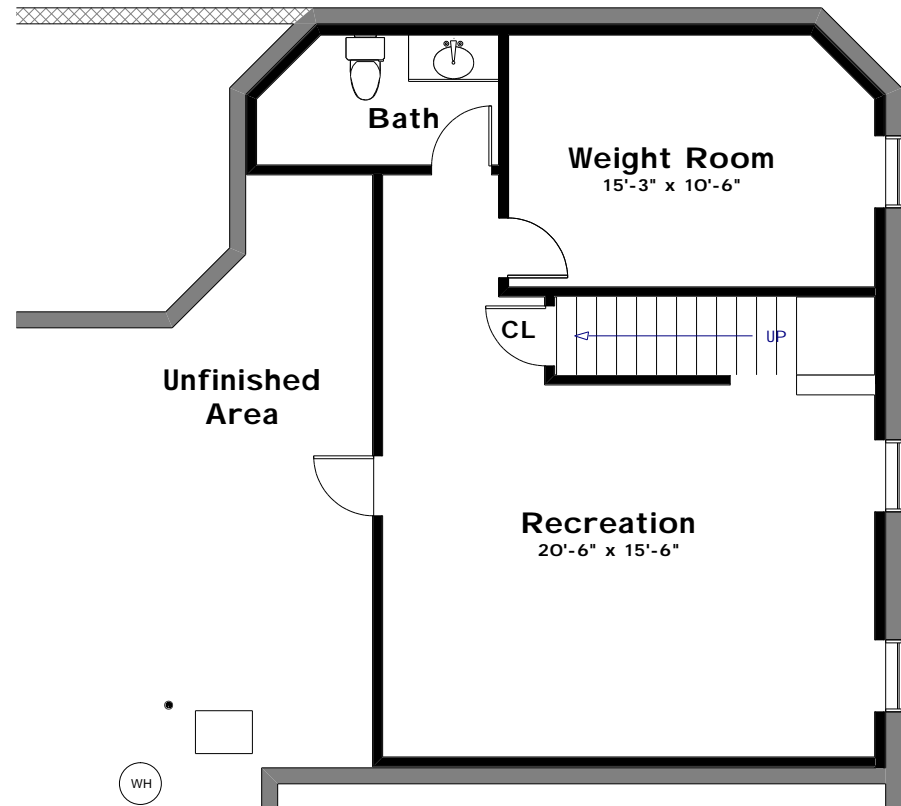

1st FLOOR MASTER

3,268 Sq. Ft.

The **BERNADETTE**

Floorplans and Elevations are for illustrative purposes only, do not form a legally binding contract, and are subject to change.

upper level: 534 sq ft

lower level: 660 sq ft