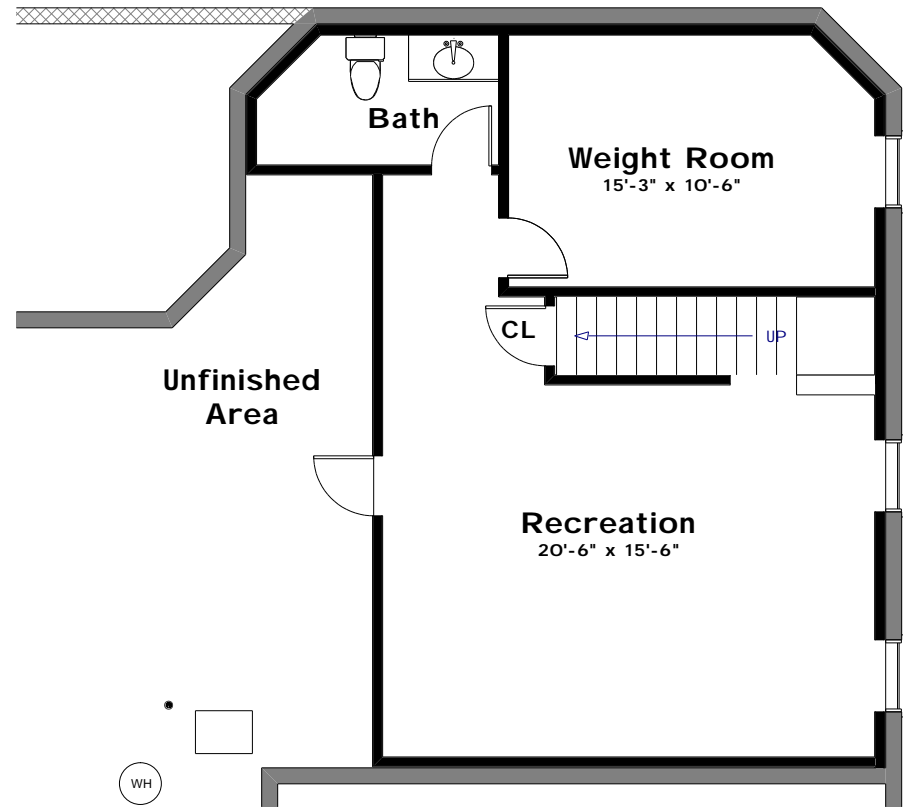

1st FLOOR MASTER

3,268 Sq. Ft.

The **BERNADETTE**

Floorplans and Elevations are for illustrative purposes only, do not form a legally binding contract, and are subject to change.

upper level: 534 sq ft

lower level: 660 sq ft