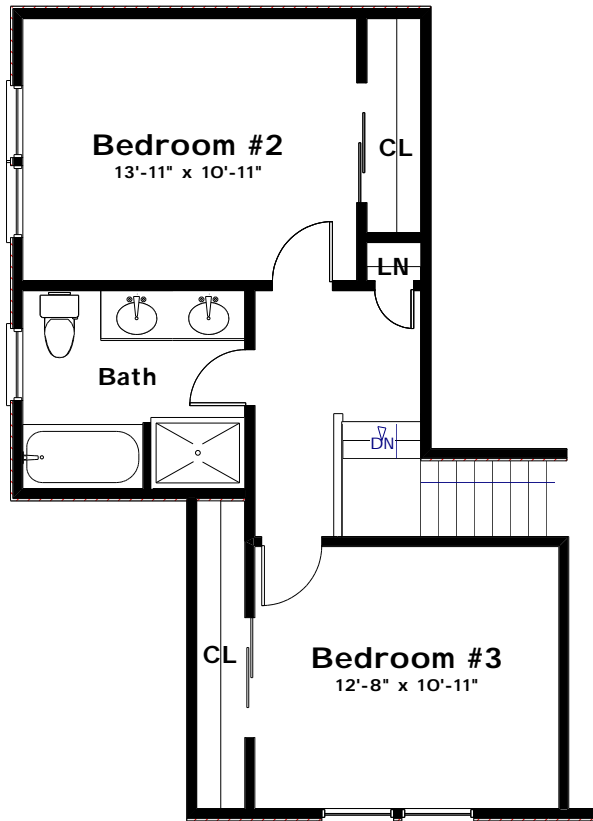

Carlo Silvestri 614-206-0998 | Joe Silvestri 614-206-0997 | Silvestri@SilvestriHomes.com

1st FLOOR MASTER

3,268 Sq. Ft.

The BERNADETTE

Floorplans and Elevations are for illustrative purposes only, do not form a legally binding contract, and are subject to change.

Silvestri Homes

Building a better community 7040 Africa Road, Galena, Ohio 43021 | (614) 890-3616 | www.SilvestriHomes.com

Although all illustrations and specifications are believed to be correct at the time of publication, the right is reserved to make changes, without notice or obligation. Windows, doors, ceilings, and room sizes may vary depending on the options and elevations selected. Optional items are available.

1st FLOOR MASTER

3,268 Sq. Ft.

The **BERNADETTE**

Floorplans and Elevations are for illustrative purposes only, do not form a legally binding contract, and are subject to change.

upper level: 534 sq ft

lower level: 660 sq ft