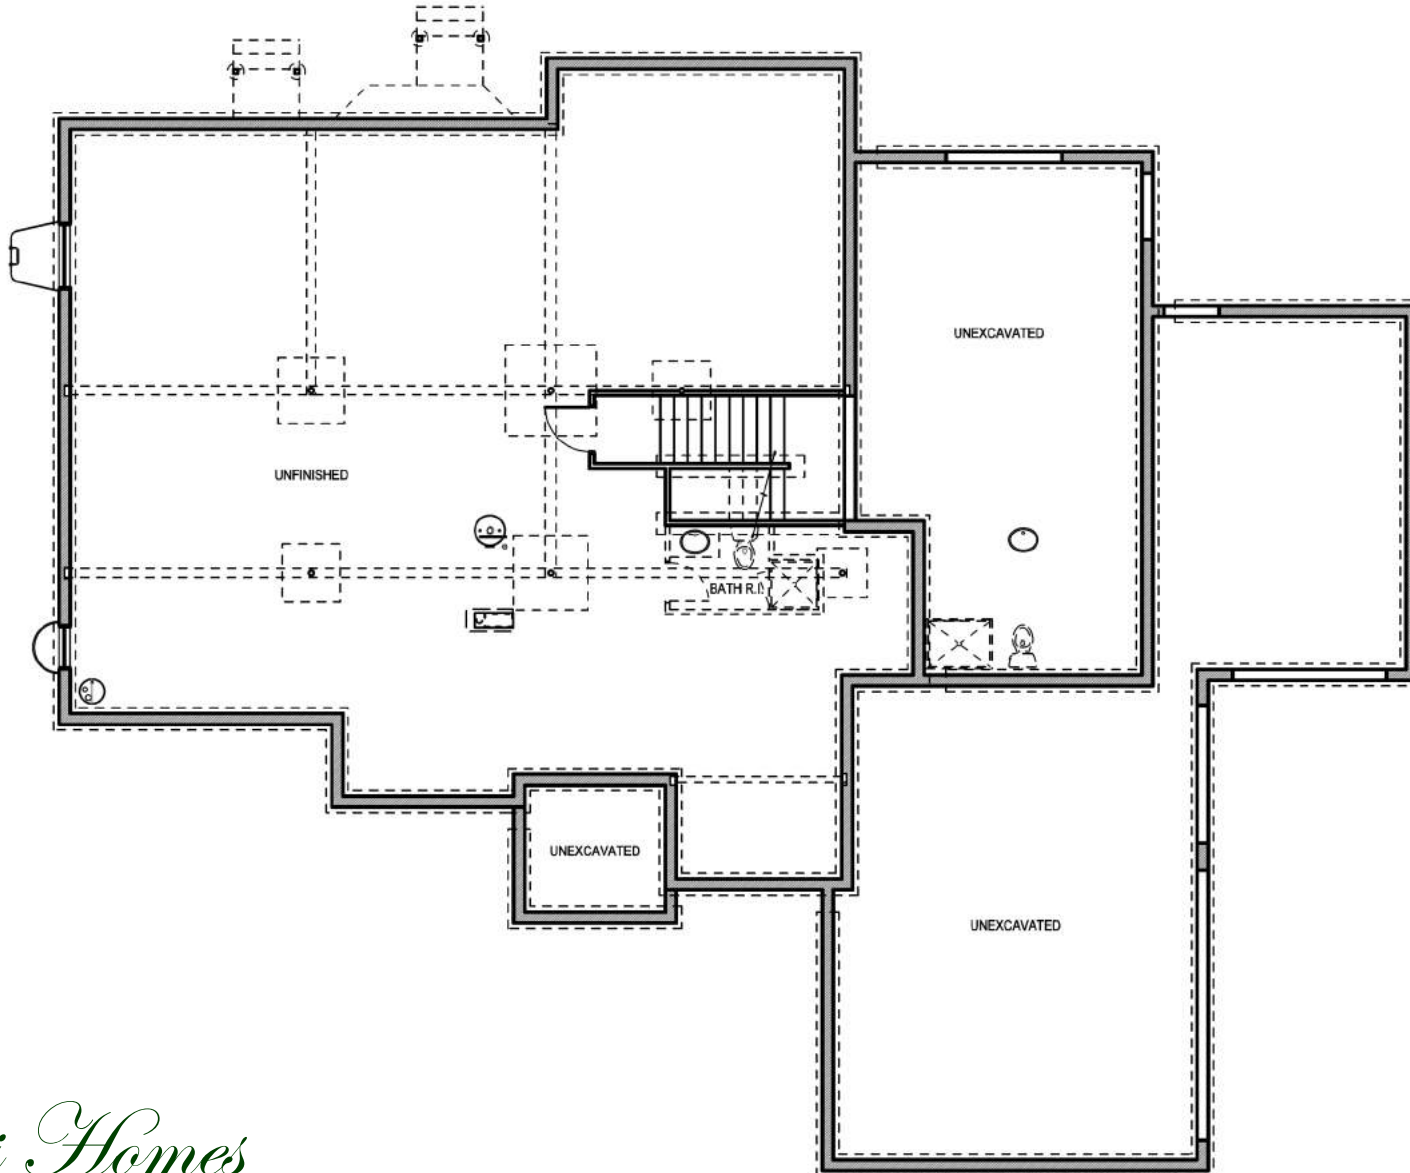

5 Level Split

4,911 Sq. Ft.

The Gerard-Witty

Silvestri Homes

Building a better community 7040 Africa Road, Galena, Ohio 43021 | (614) 890-3616 | www.SilvestriHomes.com

Although all illustrations and specifications are believed to be correct at the time of publication, the right is reserved to make changes, without notice or obligation. Windows, doors, ceilings, and room sizes may vary depending on the options and elevations selected. Optional items are available.

EQUAL HOUSING
OPPORTUNITY