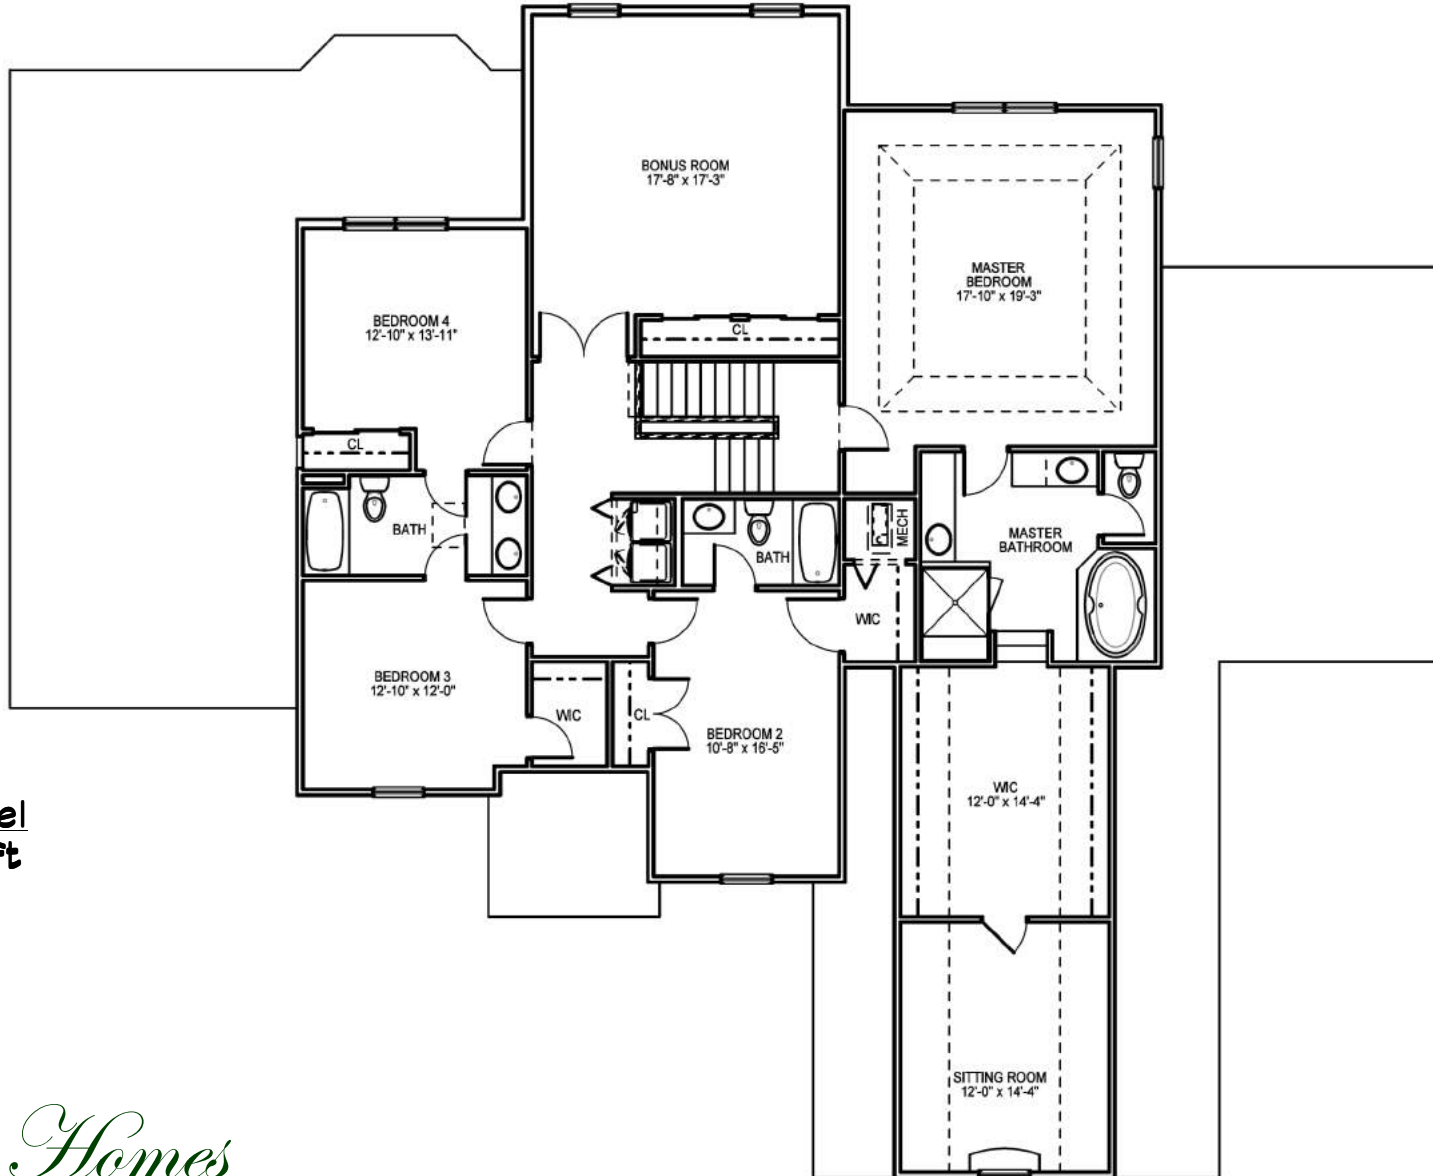

5 Level Split

4,911 Sq. Ft.

The Gerard-Witty

Upper Level
2,274 sq. ft

Silvestri Homes

Building a better community 7040 Africa Road, Galena, Ohio 43021 | (614) 890-3616 | www.SilvestriHomes.com

Although all illustrations and specifications are believed to be correct at the time of publication, the right is reserved to make changes, without notice or obligation. Windows, doors, ceilings, and room sizes may vary depending on the options and elevations selected. Optional items are available.

EQUAL HOUSING
OPPORTUNITY