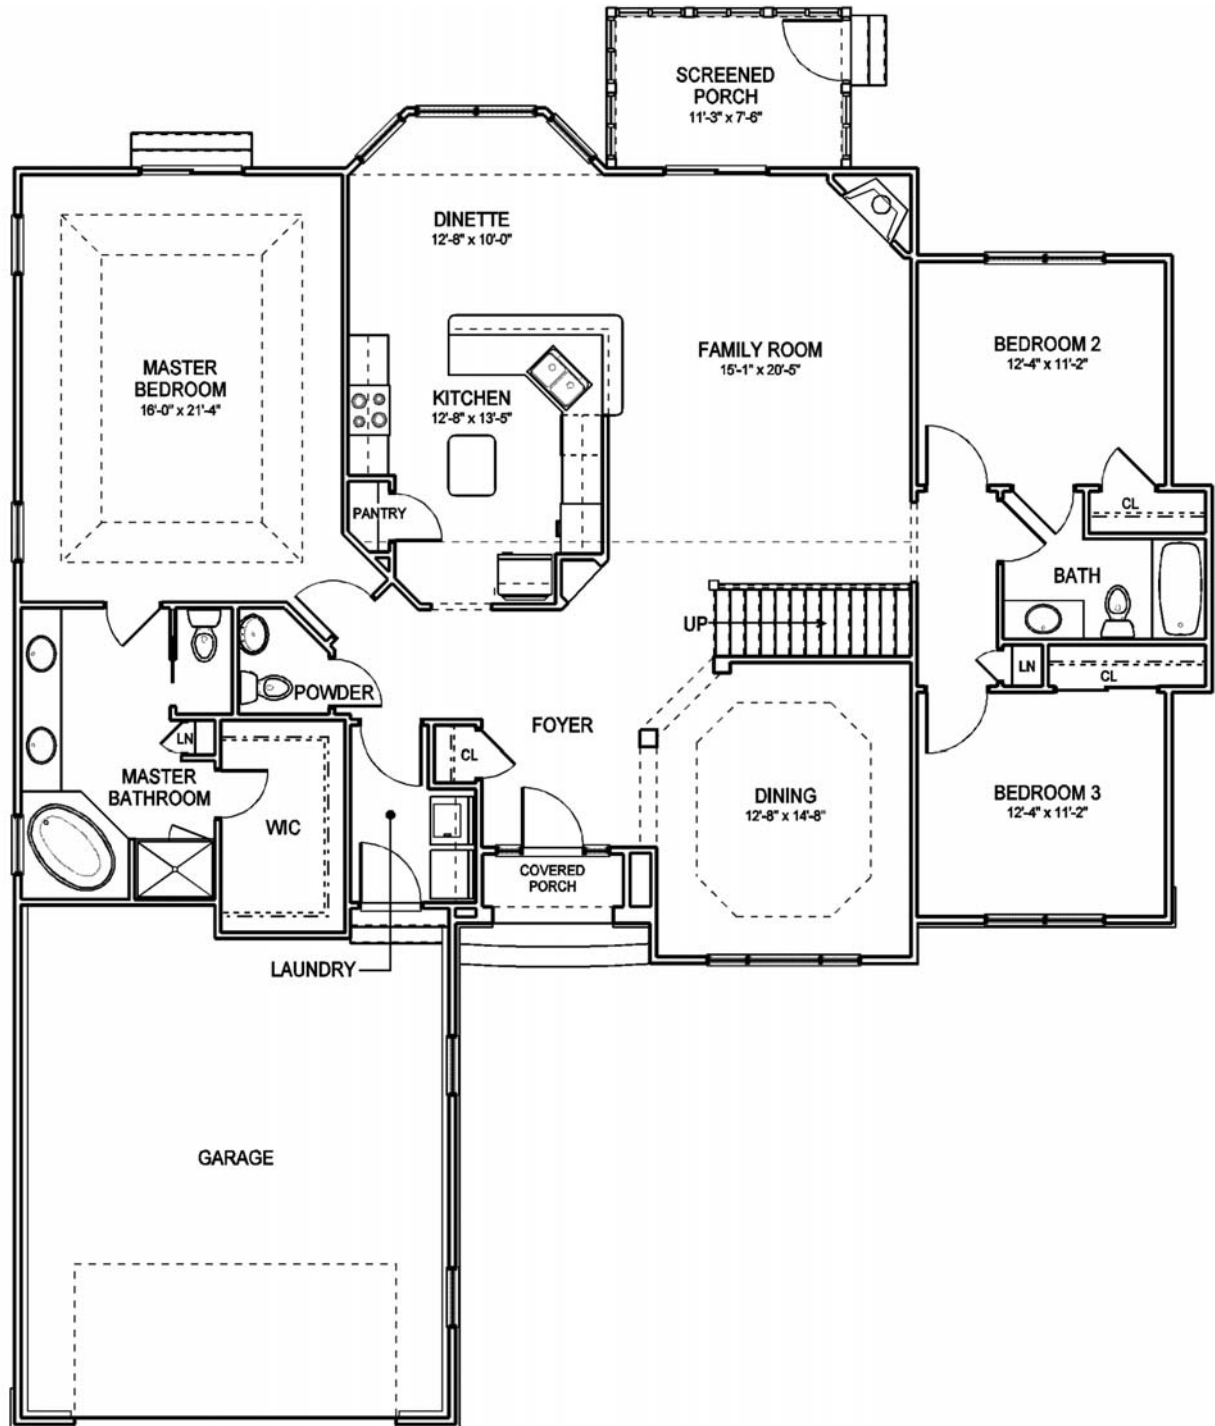

The MADDELENA

RANCH
2,156 Sq. Ft.

Silvestri Homes

Building a better community 7040 Africa Rd., Galena, OH 43021 • 614-890-3616

Although all illustrations and specifications are believed to be correct at the time of publication, the right is reserved to make changes, without notice or obligation. Windows, doors, ceilings, and room sizes may vary depending on the options and elevations selected. Optional items are available.