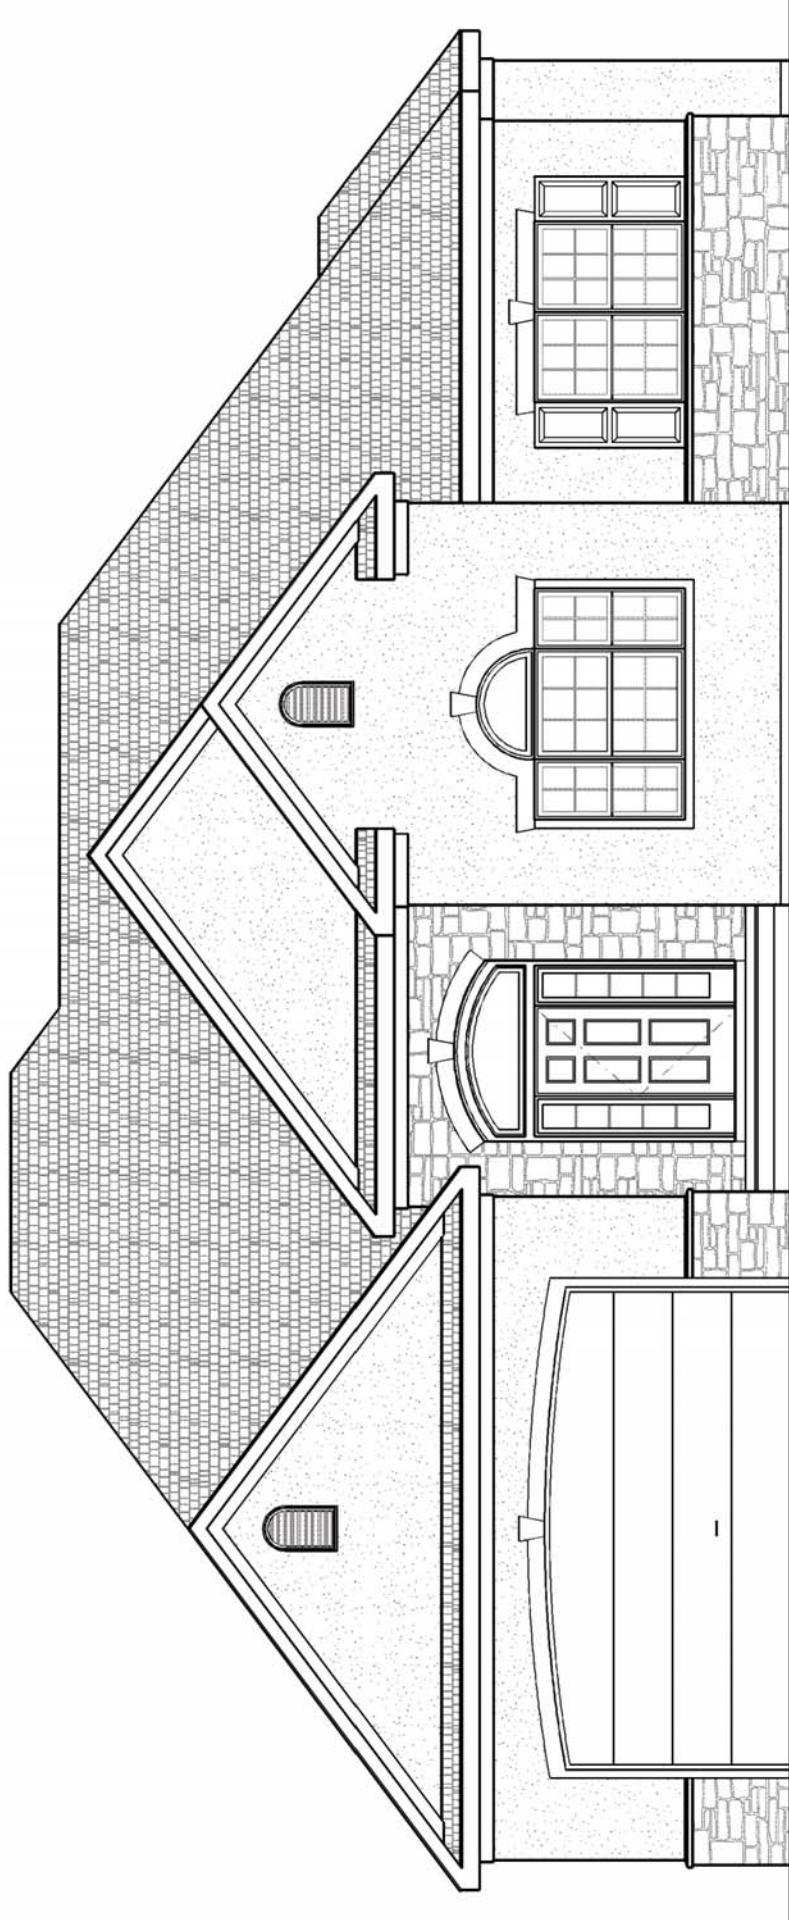

The MADDELENA

RANCH
2,156 Sq. Ft.

Floorplans and elevations are for illustrative purposes only. do not form a legally binding contract, and are subject to change.

Silvestri Homes

Building a better community 7040 Africa Rd., Galena, OH 43021 • 614-890-3616 • www.silvestrihomes.com