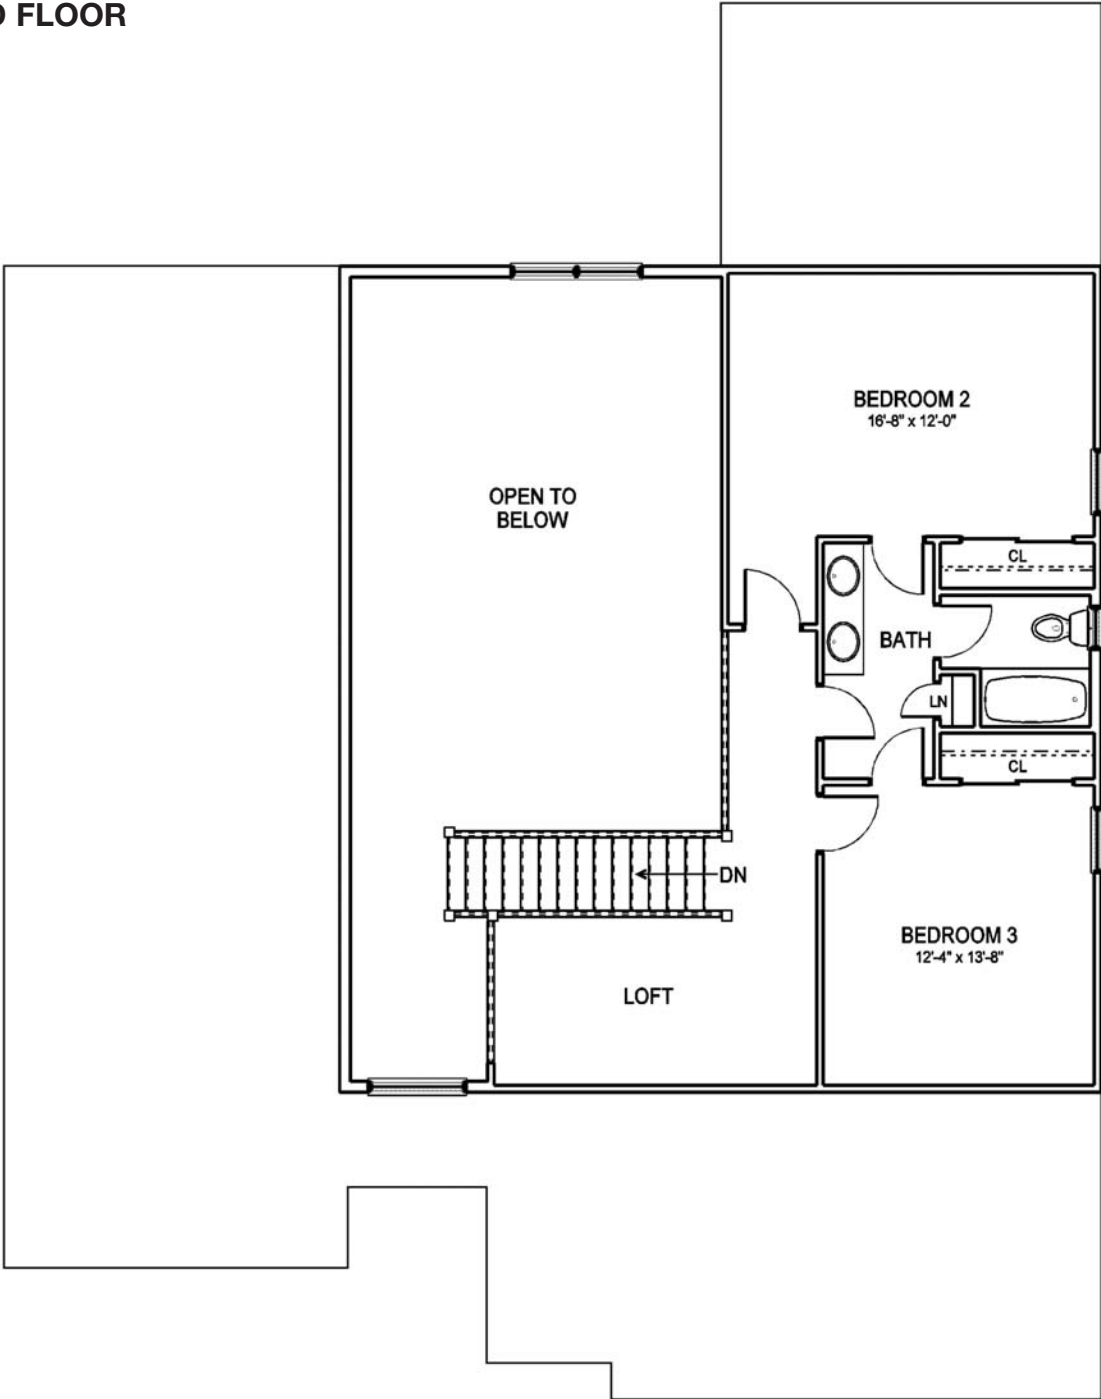

1ST FLOOR MASTER

2,754 Sq. Ft.

The MARIA

SECOND FLOOR

740 S.F.

Silvestri Homes

Building a better community 7040 Africa Rd., Galena, OH 43021 • 614-890-3616

Although all illustrations and specifications are believed to be correct at the time of publication, the right is reserved to make changes, without notice or obligation. Windows, doors, ceilings, and room sizes may vary depending on the options and elevations selected. Optional items are available.