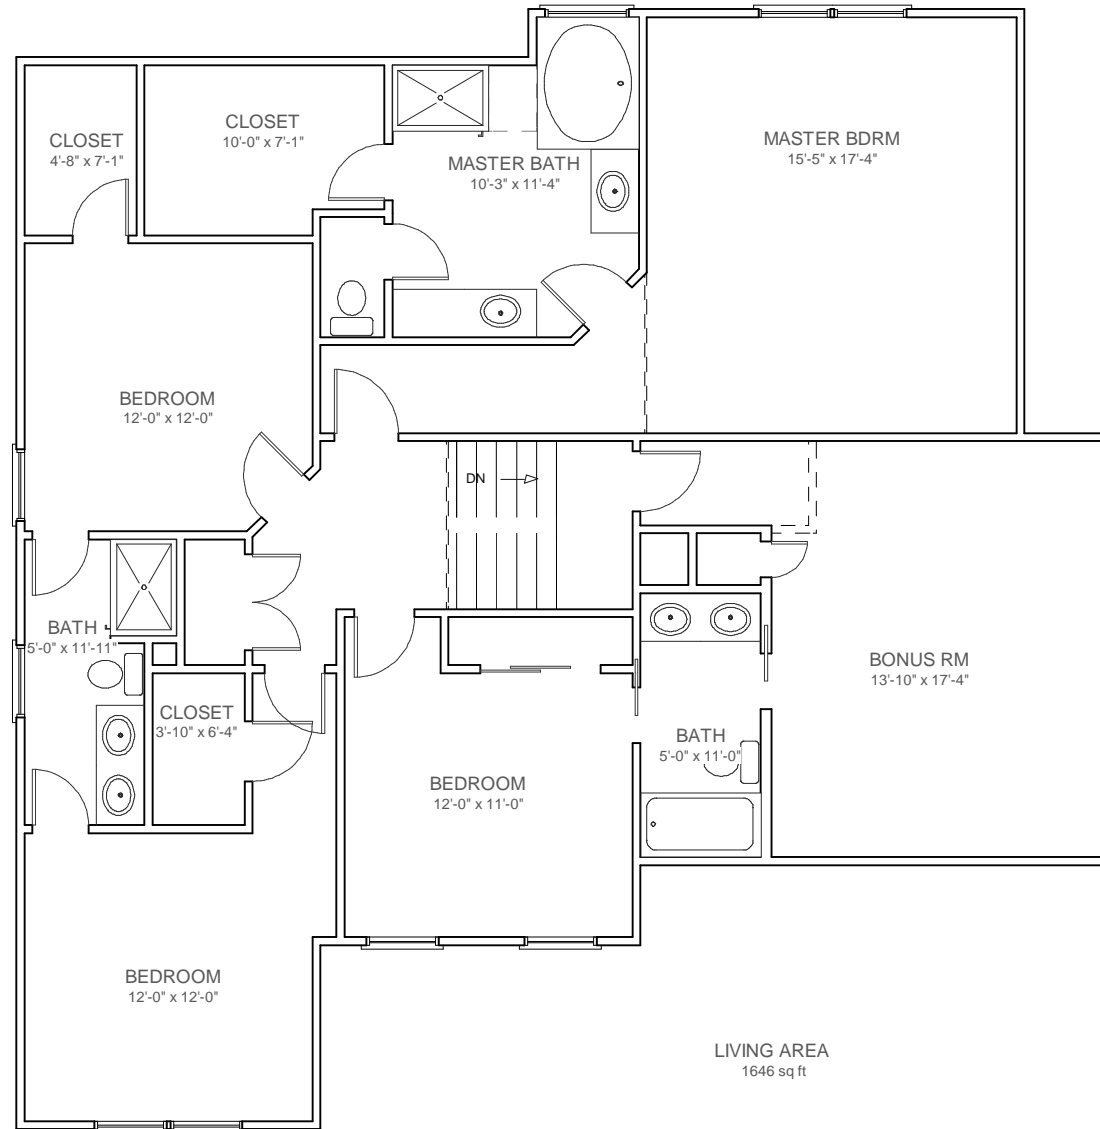

PLAN # 2009-102B-02-023
3 CAR FRONT

Silvestri Homes

7040 Africa rd.

Galena, Ohio 43021

Silvestri@silvestrihomes.com

614-890-3616

The information in this drawing is for illustration purpose only.
Final room sizes may change. Designs are subject to
changes without notice.

PLAN # 2009-102B-02-023
3 CAR FRONT