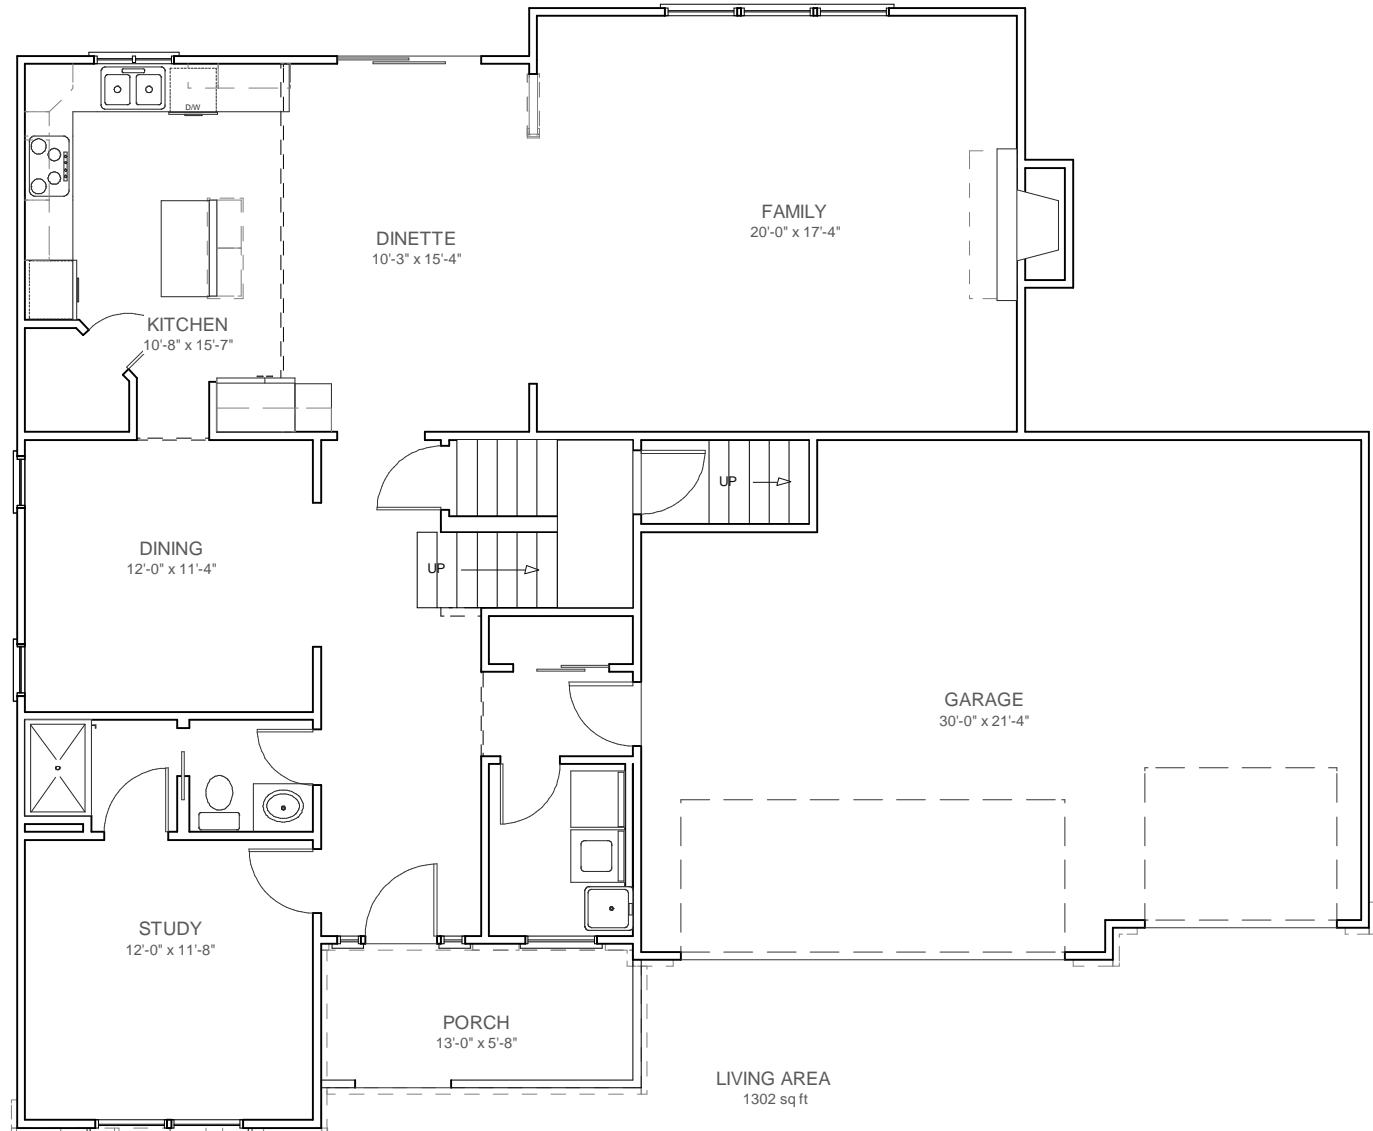

PLAN # 2009-102B-02-023
3 CAR FRONT

Silvestri Homes

7040 Africa rd.

Galena, Ohio 43021

Silvestri@silvestrihomes.com

614-890-3616

The information in this drawing is for illustration purpose only.
Final room sizes may change. Designs are subject to
changes without notice.