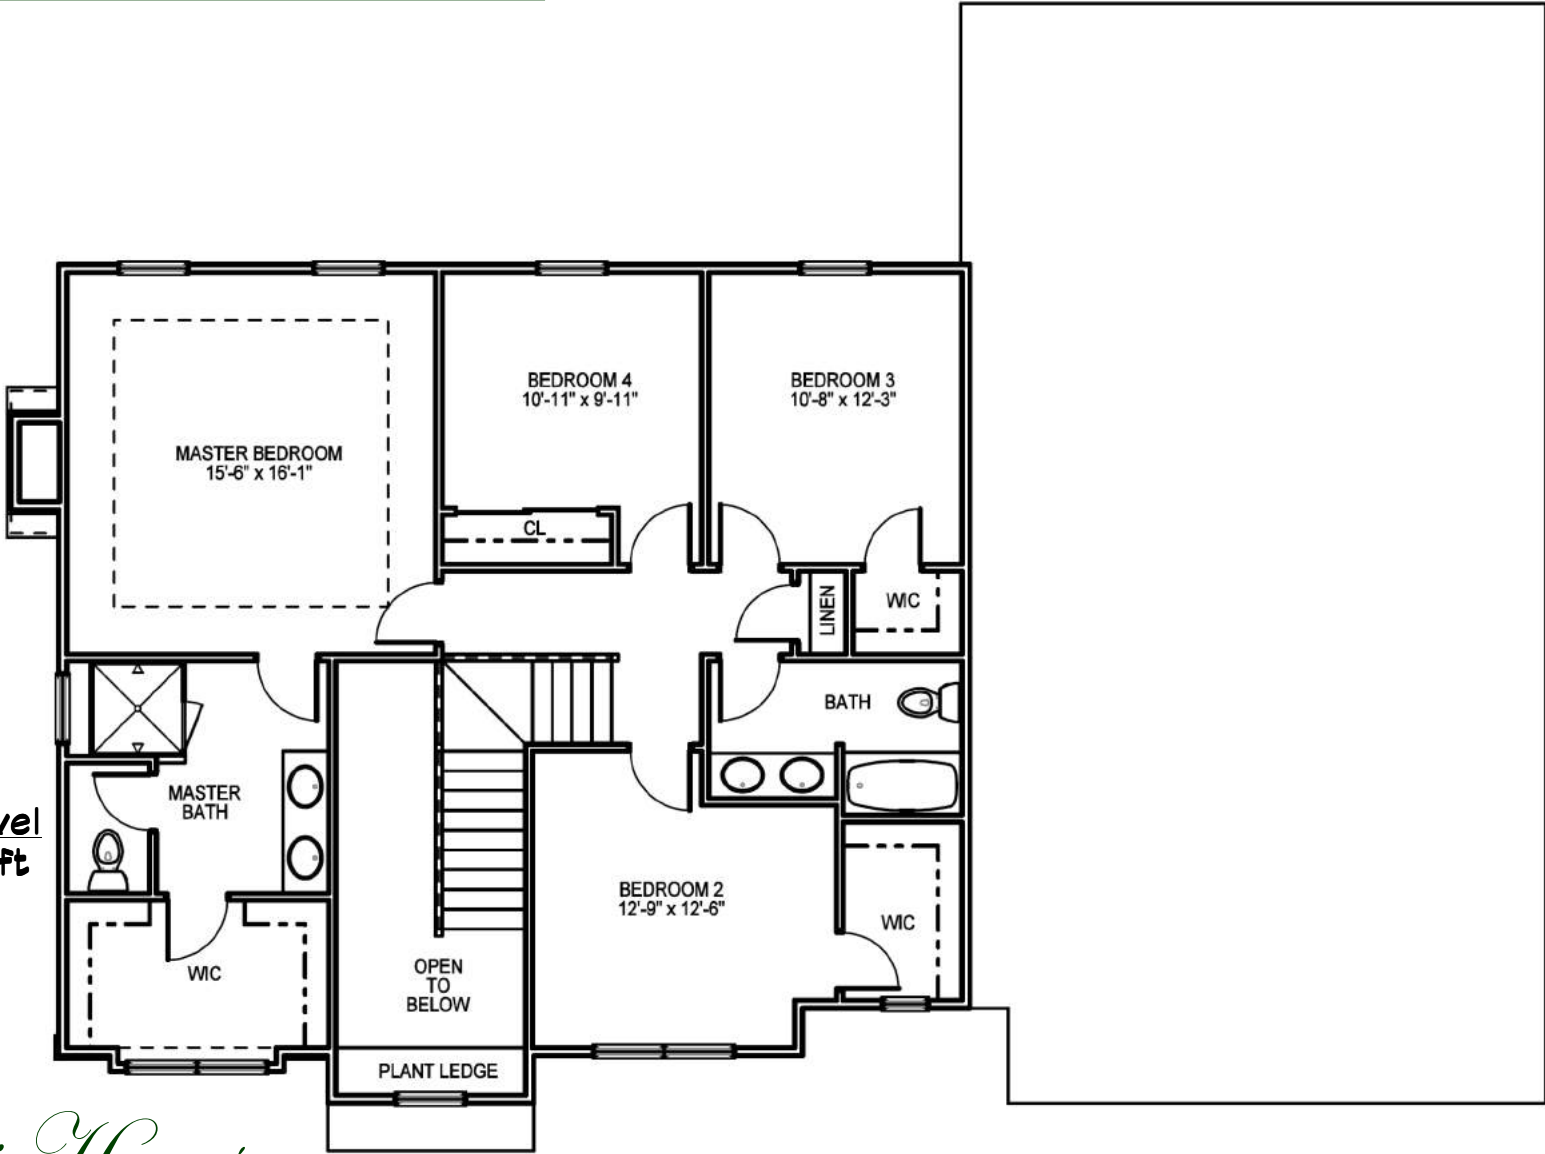

EQUAL HOUSING
OPPORTUNITY

Two Story

2,348 Sq. Ft.

The Nevill

Main Level
1,223 sq. ft

Silvestri Homes

Building a better community 7040 Africa Road, Galena, Ohio 43021 | (614) 890-3616 | www.SilvestriHomes.com

Although all illustrations and specifications are believed to be correct at the time of publication, the right is reserved to make changes, without notice or obligation. Windows, doors, ceilings, and room sizes may vary depending on the options and elevations selected. Optional items are available.

EQUAL HOUSING
OPPORTUNITY

Two Story

2,348 Sq. Ft.

The Nevill

Upper Level
1,125 sq. ft

Silvestri Homes

Building a better community | 7040 Africa Road, Galena, Ohio 43021 | (614) 890-3616 | www.SilvestriHomes.com