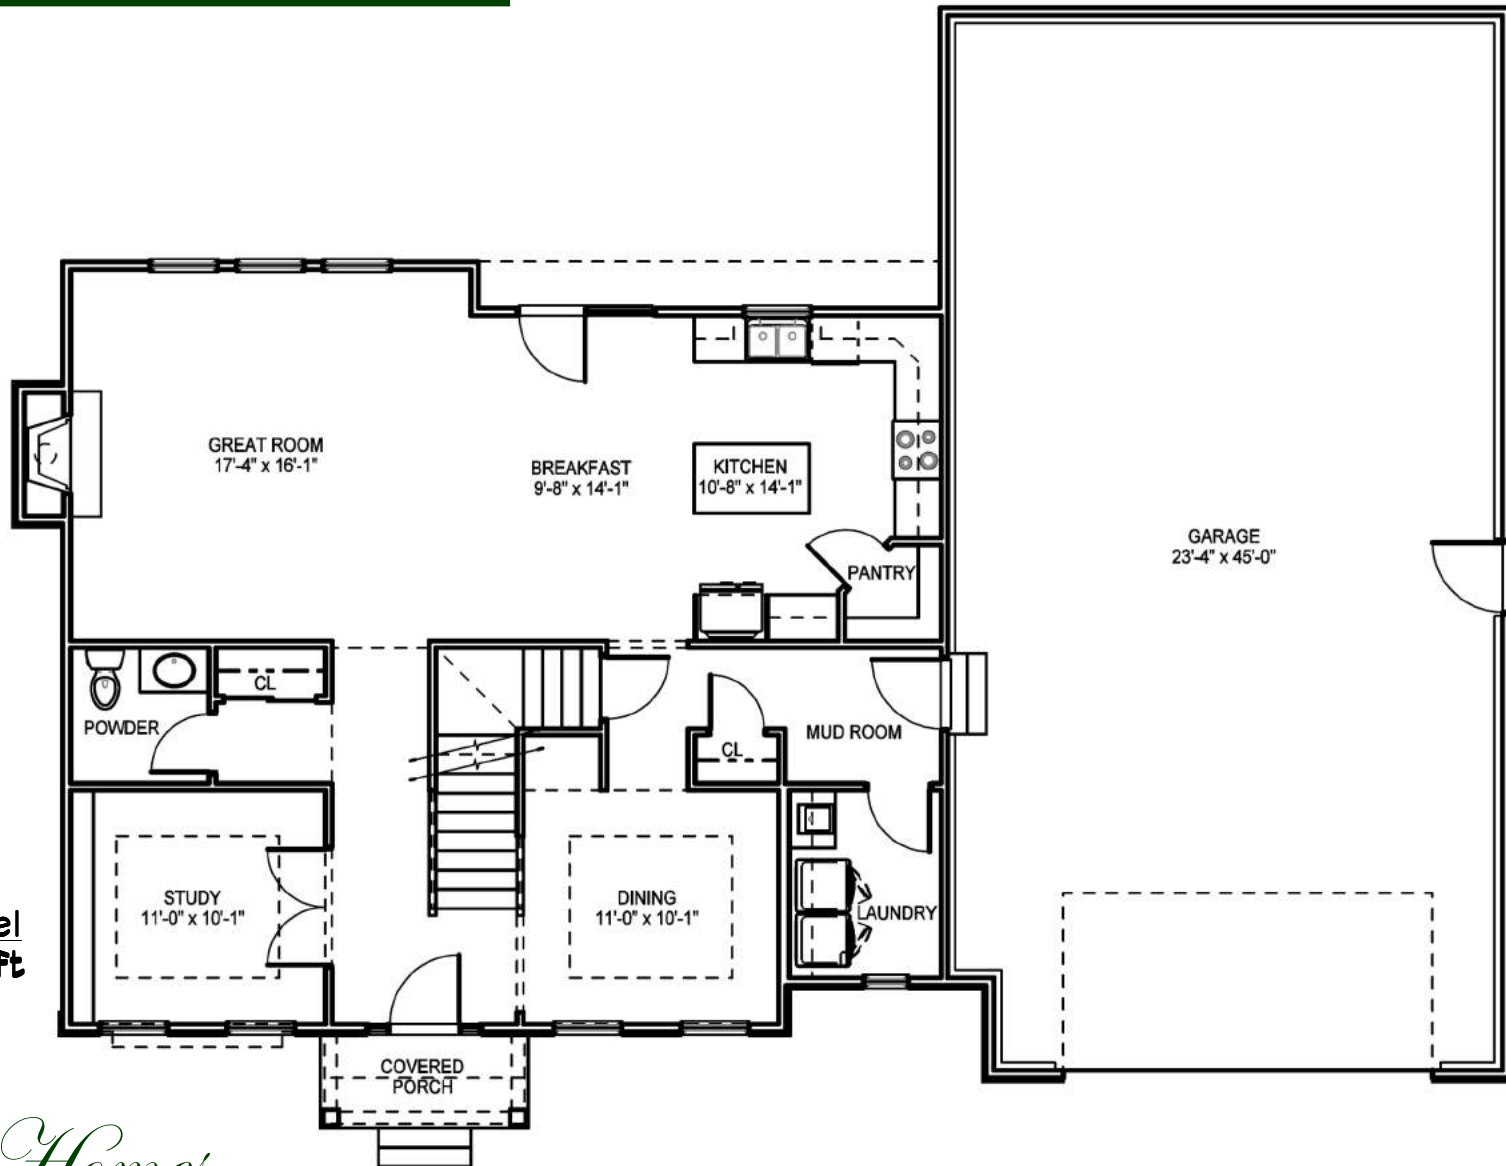

Two Story

2,348 Sq. Ft.

The Nevill

Silvestri Homes

Building a better community 7040 Africa Road, Galena, Ohio 43021 | (614) 890-3616 | www.SilvestriHomes.com

Carlo Silvestri 614-206-0998 | Joe Silvestri 614-206-0997 | Silvestri@SilvestriHomes.com

EQUAL HOUSING
OPPORTUNITY

Two Story

2,348 Sq. Ft.

The Nevill

Main Level
1,223 sq. ft

Silvestri Homes

Building a better community 7040 Africa Road, Galena, Ohio 43021 | (614) 890-3616 | www.SilvestriHomes.com

EQUAL HOUSING
OPPORTUNITY

Two Story

2,348 Sq. Ft.

The Nevill

Upper Level
1,125 sq. ft

Silvestri Homes

Building a better community | 7040 Africa Road, Galena, Ohio 43021 | (614) 890-3616 | www.SilvestriHomes.com