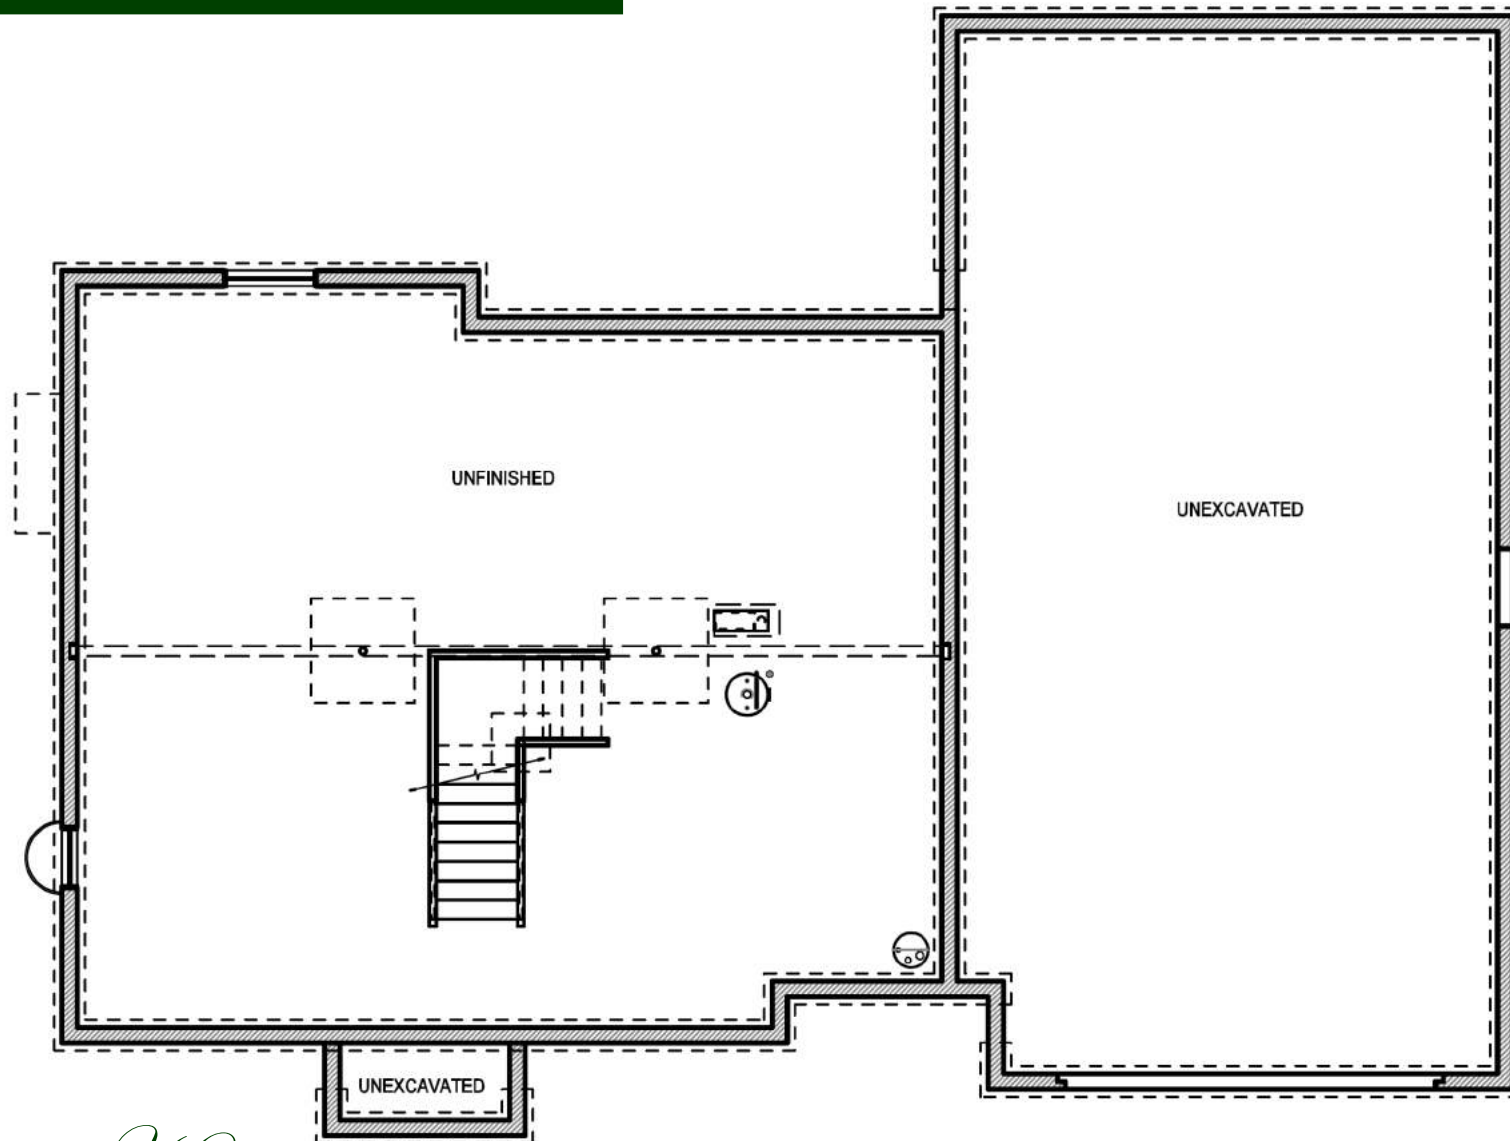

The **Nevill**

Two Story
2,348 Sq. Ft.

Silvestri Homes

Building a better community 7040 Africa Road, Galena, Ohio 43021 | (614) 890-3616 | www.SilvestriHomes.com

Although all illustrations and specifications are believed to be correct at the time of publication, the right is reserved to make changes, without notice or obligation. Windows, doors, ceilings, and room sizes may vary depending on the options and elevations selected. Optional items are available.